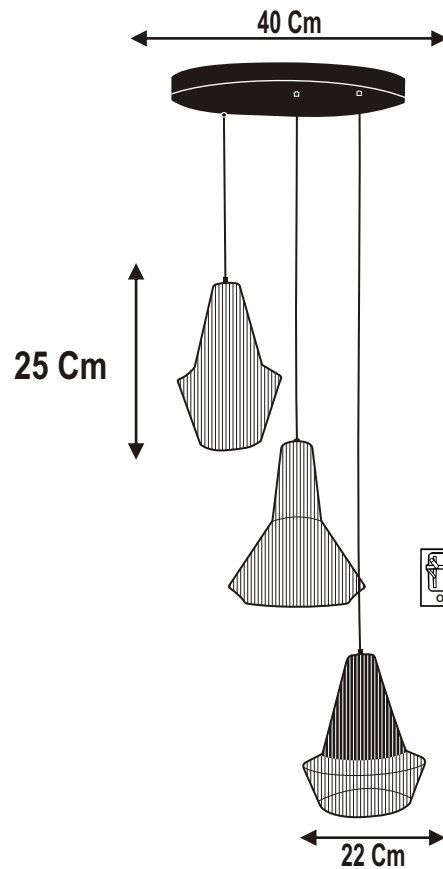

INSTRUCTION MANUAL

Jenthe HL 3 Black Rope Round 104993

Step 1

Step 2

Step 3

Step 4

Final Product

FittinQ B.V.