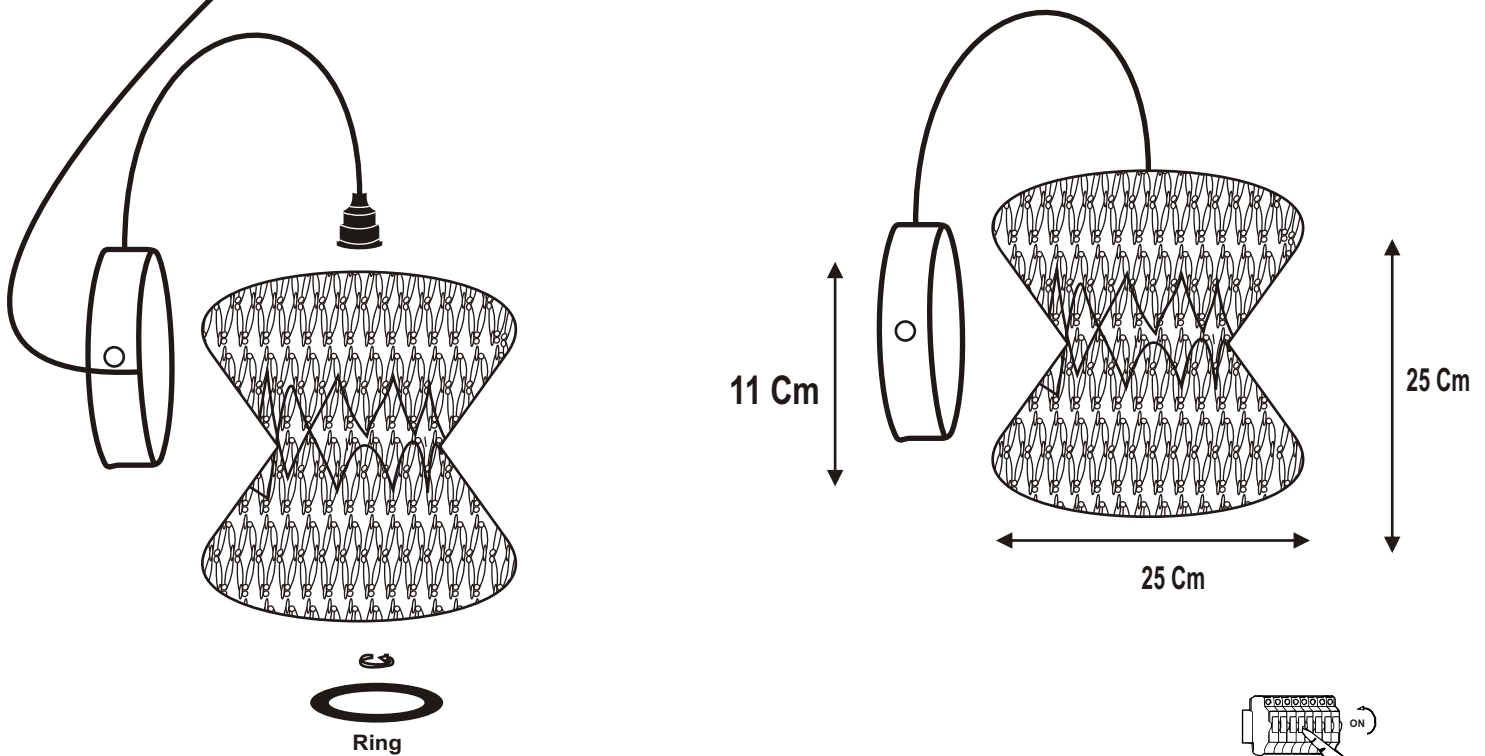

INSTRUCTION MANUAL

Leonard WL 25 Off White 104830

Final Product

Note : Due To Fabrication End Customer May Have To Adjust The Shape

FittinQ B.V.

Smaragdweg 52, 5527 LB Hapert, The Netherlands

www.qazqa.nl

QAZQA