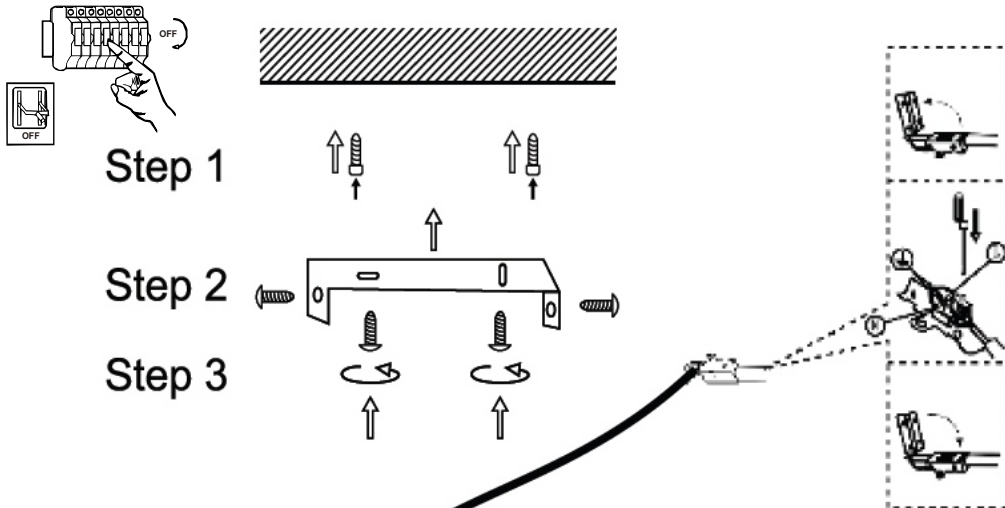

INSTRUCTION MANUAL

Leonard WL 25 Off White 104830

Final Product

Note : Due To Fabrication End Customer May Have To Adjust The Shape

FittinQ B.V.

Smaragdweg 52, 5527 LB Hapert, The Netherlands

www.qazqa.nl

QAZQA