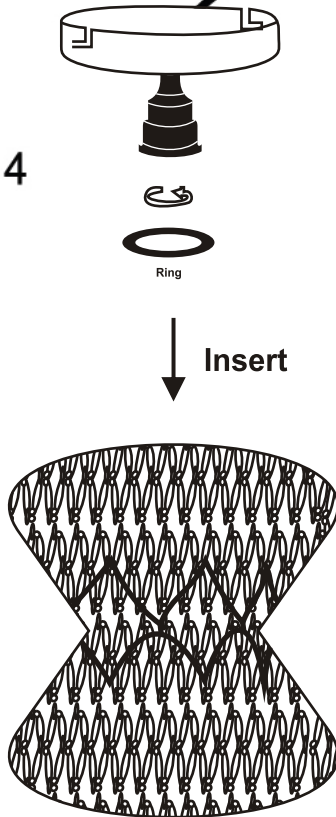

INSTRUCTIONMANUAL

Leonard CL 30 Off White
104822

Step 1

Step 2

Step 3

Step 4

Insert

FinalProduct

Note : Due To Fabrication End Customer May Have To Adjust The Shape

FittinQ B.V.

Smaragdweg 52, 5527 LB Hapert, The Netherlands
www.qazqa.nl

QAZQA