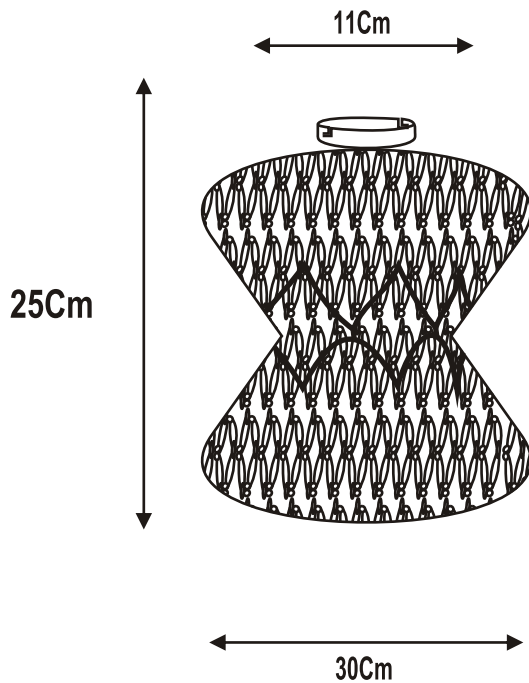

INSTRUCTIONMANUAL

Leonard CL 30 Off White
104822

Step 1

Step 2

Step 3

Step 4

Insert

FinalProduct

Note : Due To Fabrication End Customer May Have To Adjust The Shape

FittinQ B.V.

Smaragdweg 52, 5527 LB Hapert, The Netherlands
www.qazqa.nl

QAZQA