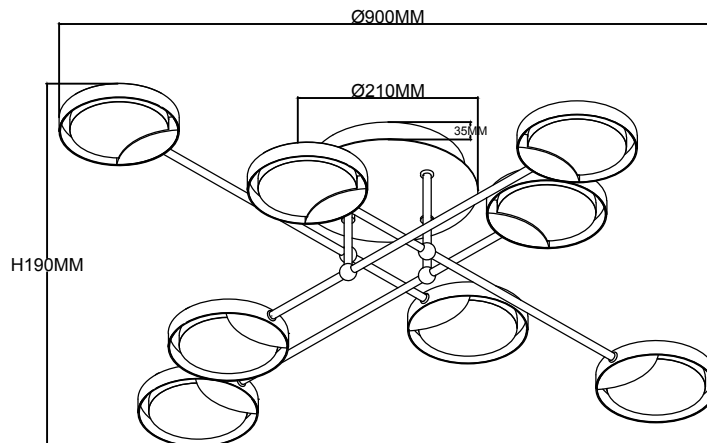

104519

8x4W LED

incl. LED Board: QL7001105

220-240V~50Hz

(DE) Dieses Produkt enthält eine Lichtquelle der Energieeffizienzklasse F (EN) This product contains a light source of energy efficiency class F (FR) Ce produit comprend une source de lumière de classe d'efficacité énergétique F (NL) Dit product bevat een lichtbron van energie-efficiëntieklasse F (PL) Produkt ten zawiera źródło światła o klasie efektywności energetycznej F (NO) Dette produktet inneholder en lyskilde i energieeffektivitetsklasse F (DK) Dette produkt indeholder en lyskilde af energieeffektklasse F (SE) Denna produkt innehåller en ljuskälla i energieffektivitetsklass F (FI) Tämä tuote sisältää energiatehokkuusluokan E valonlähteen (IT) Questo prodotto contiene una sorgente luminosa della classe di efficienza energetica F (ES) Este producto contiene una fuente de luz de la clase de eficiencia energética F (CZ) Tento výrobek obsahuje světelný zdroj třídy energetické účinnosti F (PT) Este produto contém uma fonte de luz da classe de eficiência energética F (GR) Αυτό το προϊόν περιέχει μια φωτεινή πηγή ενεργειακής απόδοσης κλάσης F (SK) Tento výrobok obsahuje zdroj svetla triedy energetickej efektivity F	QR	EAN 8718881128639

	(DE) Durch einen Fachmann austauschbare Lichtquelle (nur LED) (EN) Replaceable (LED only) light source by a professional. (FR) Source de lumière remplaçable (LED uniquement) par un professionnel. (NL) Lichtbron (alleen led) te vervangen door een professional. (PL) Wymienne (tylko LED) źródło światła wykonane przez profesjonalistę. (NO) Utskiftbar (kun LED) lyskilde av en profesjonell. (DK) Udskiftelig lyskilde (kun LED), udskiftes af en elektriker. (SE) Ljuskälla (endast LED) utbytbar genom fackman. (FI) Ammattilainen voi vaihtaa vaihdettavan (vain LED) valonlähteen. (IT) Sorgente luminosa (solo LED) sostituibile da un professionista. (ES) Fuente de luz (solo LED) sustituible por un profesional. (CZ) Vyměnitelný (pouze LED) světelný zdroj odborníkem. (PT) Luz LED (apenas LED) substituível por um profissional. (GR) Η πηγή φωτός (μόνο LED) να αντικαθίσταται από επαγγελματία. (SK) Zdroj svetla (iba LED) vymeniteľný prostredníctvom odborníka.