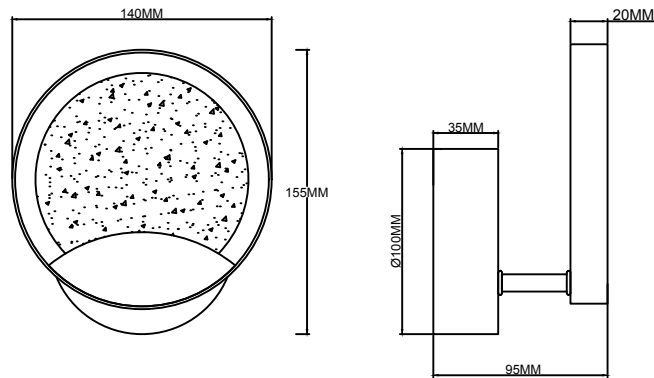

104515

1x4W LED

incl. LED Board: QL7001105

220-240V~50Hz

(DE) Dieses Produkt enthält eine Lichtquelle der Energieeffizienzklasse F (EN) This product contains a light source of energy efficiency class F (FR) Ce produit comprend une source de lumière de classe d'efficacité énergétique F (NL) Dit product bevat een lichtbron van energie-efficiëntieklasse F (PL) Produkt ten zawiera źródło światła o klasie efektywności energetycznej F (NO) Dette produktet inneholder en lyskilde i energieeffektivitetsklasse F (DK) Dette produkt indeholder en lyskilde af energieeffektklasse F (SE) Denna produkt innehåller en ljuskälla i energieffektivitetsklass F (FI) Tämä tuote sisältää energiatehokkuusluokan E valonlähteen (IT) Questo prodotto contiene una sorgente luminosa della classe di efficienza energetica F (ES) Este producto contiene una fuente de luz de la clase de eficiencia energética F (CZ) Tento výrobek obsahuje světelný zdroj třídy energetické účinnosti F (PT) Este produto contém uma fonte de luz da classe de eficiência energética F (GR) Αυτό το προϊόν περιέχει μια φωτεινή πηγή ενεργειακής απόδοσης κλάσης F (SK) Tento výrobok obsahuje zdroj svetla triedy energetickej efektivity F	QR	EAN 8718881128592

	(DE) Durch einen Fachmann austauschbare Lichtquelle (nur LED) (EN) Replaceable (LED only) light source by a professional. (FR) Source de lumière remplaçable (LED uniquement) par un professionnel. (NL) Lichtbron (alleen led) te vervangen door een professional. (PL) Wymienne (tylko LED) źródło światła wykonane przez profesjonalistę. (NO) Utskiftbar (kun LED) lyskilde av en profesjonell. (DK) Udskiftelig lyskilde (kun LED), udskiftes af en elektriker. (SE) Ljuskälla (endast LED) utbytbar genom fackman. (FI) Ammattilainen voi vaihtaa vaihdettavan (vain LED) valonlähteen. (IT) Sorgente luminosa (solo LED) sostituibile da un professionista. (ES) Fuente de luz (solo LED) sustituible por un profesional. (CZ) Vyměnitelný (pouze LED) světelný zdroj odborníkem. (PT) Luz LED (apenas LED) substituível por um profissional. (GR) Η πηγή φωτός (μόνο LED) να αντικαθίσταται από επαγγελματία. (SK) Zdroj svetla (iba LED) vymeniteľný prostredníctvom odborníka.