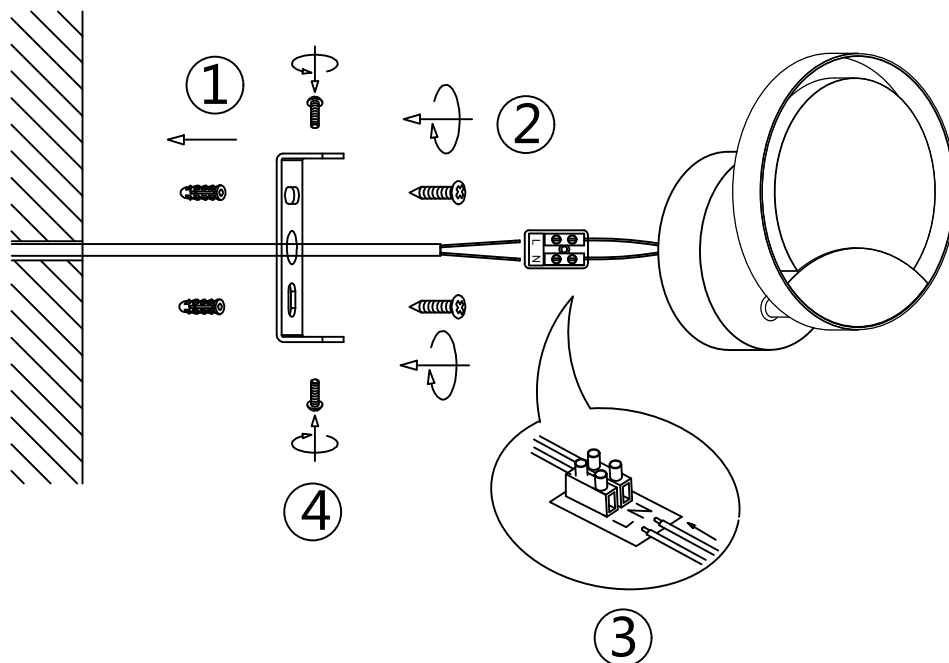

# INSTRUCTION MANUAL

Patrick WL 1 Black  
104514

Overall Sizes:

Wall lamp  
incl. LED QL7001105  
1x400 lm Module  
1x4W LED  
220-240V~50Hz  
2700K  
CRI > 80  
50000 h

**FittinQ B.V.**

Smaragdweg 52, 5527 LB Hapert, The Netherlands  
www.qazqa.nl