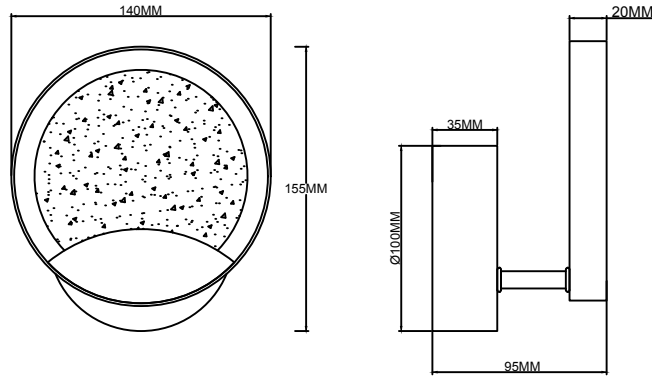

104514

1x4W LED

incl. LED Board: QL7001105

220-240V~50Hz

	QR	EAN
(DE) Dieses Produkt enthält eine Lichtquelle der Energieeffizienzklasse F (EN) This product contains a light source of energy efficiency class F (FR) Ce produit comprend une source de lumière de classe d'efficacité énergétique F (NL) Dit product bevat een lichtbron van energie-efficiëntieklasse F (PL) Produkt ten zawiera źródło światła o klasie efektywności energetycznej F (NO) Dette produktet inneholder en lyskilde i energieeffektivitetsklasse F (DK) Dette produkt indeholder en lyskilde af energieeffektklasse F (SE) Denna produkt innehåller en ljuskälla i energieffektivitetsklass F (FI) Tämä tuote sisältää energiatehokkuusluokan E valonlähteen (IT) Questo prodotto contiene una sorgente luminosa della classe di efficienza energetica F (ES) Este producto contiene una fuente de luz de la clase de eficiencia energética F (CZ) Tento výrobek obsahuje světelný zdroj třídy energetické účinnosti F (PT) Este produto contém uma fonte de luz da classe de eficiência energética F (GR) Αυτό το προϊόν περιέχει μια φωτεινή πηγή ενεργειακής απόδοσης κλάσης F (SK) Tento výrobok obsahuje zdroj svetla triedy energetickej efektivity F		8718881128585

	(DE) Durch einen Fachmann austauschbare Lichtquelle (nur LED) (EN) Replaceable (LED only) light source by a professional. (FR) Source de lumière remplaçable (LED uniquement) par un professionnel. (NL) Lichtbron (alleen led) te vervangen door een professional. (PL) Wymienne (tylko LED) źródło światła wykonane przez profesjonalistę. (NO) Utskiftbar (kun LED) lyskilde av en profesjonell. (DK) Udskiftelig lyskilde (kun LED), udskiftes af en elektriker. (SE) Ljuskälla (endast LED) utbytbar genom fackman. (FI) Ammattilainen voi vaihtaa vaihdettavan (vain LED) valonlähteen. (IT) Sorgente luminosa (solo LED) sostituibile da un professionista. (ES) Fuente de luz (solo LED) sustituible por un profesional. (CZ) Vyměnitelný (pouze LED) světelný zdroj odborníkem. (PT) Luz LED (apenas LED) substituível por um profissional. (GR) Η πηγή φωτός (μόνο LED) να αντικαθίσταται από επαγγελματία. (SK) Zdroj svetla (iba LED) vymeniteľný prostredníctvom odborníka.