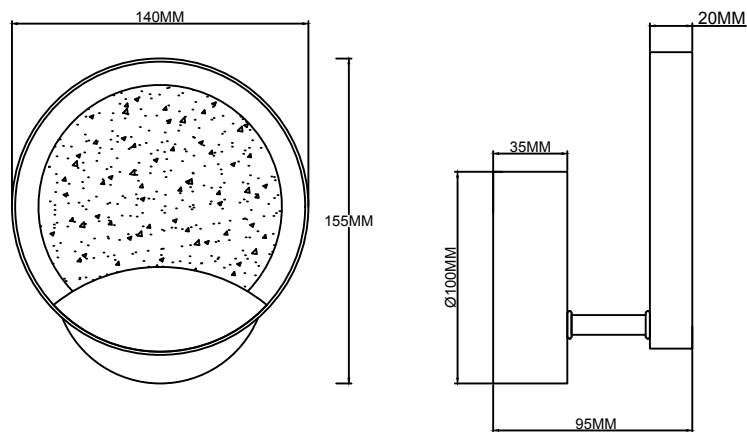

# INSTRUCTION MANUAL

Patrick WL 1 Black  
104514

Overall Sizes:

Wall lamp  
incl. LED QL7001105  
1x400 lm Module  
1x4W LED  
220-240V~50Hz  
2700K  
CRI > 80  
50000 h

**FittinQ B.V.**

Smaragdweg 52, 5527 LB Hapert, The Netherlands  
www.qazqa.nl