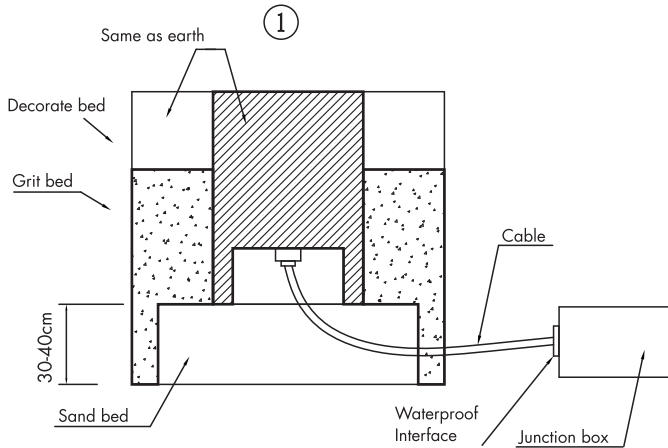

INSTRUCTION MANUAL

Delux GS 1 Black Round 104448

Attention:

1. fixed two symmetric screws by 50% finished
2. fixed the other two symmetric screws by 70% finished
3. fixed all four screws 100% finished.

Fittinq B.V.