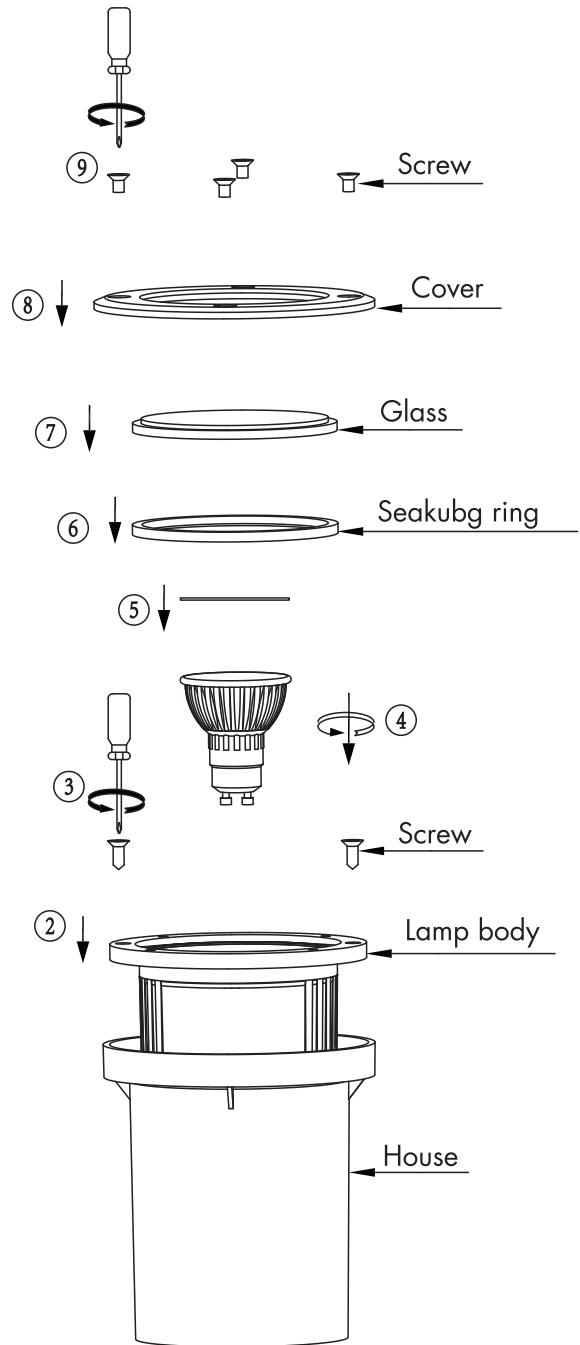

INSTRUCTION MANUAL

Delux GS 1 Black Round 104448

Attention:

1. fixed two symmetric screws by 50% finished
2. fixed the other two symmetric screws by 70% finished
3. fixed all four screws 100% finished.

Fittinq B.V.