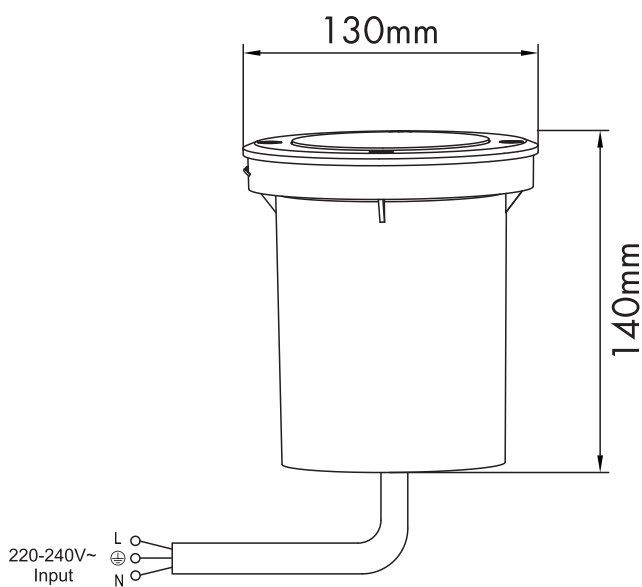

INSTRUCTION MANUAL

Delux GS 1 Black Round 104448

Attention:

1. fixed two symmetric screws by 50% finished
2. fixed the other two symmetric screws by 70% finished
3. fixed all four screws 100% finished.

Fittinq B.V.