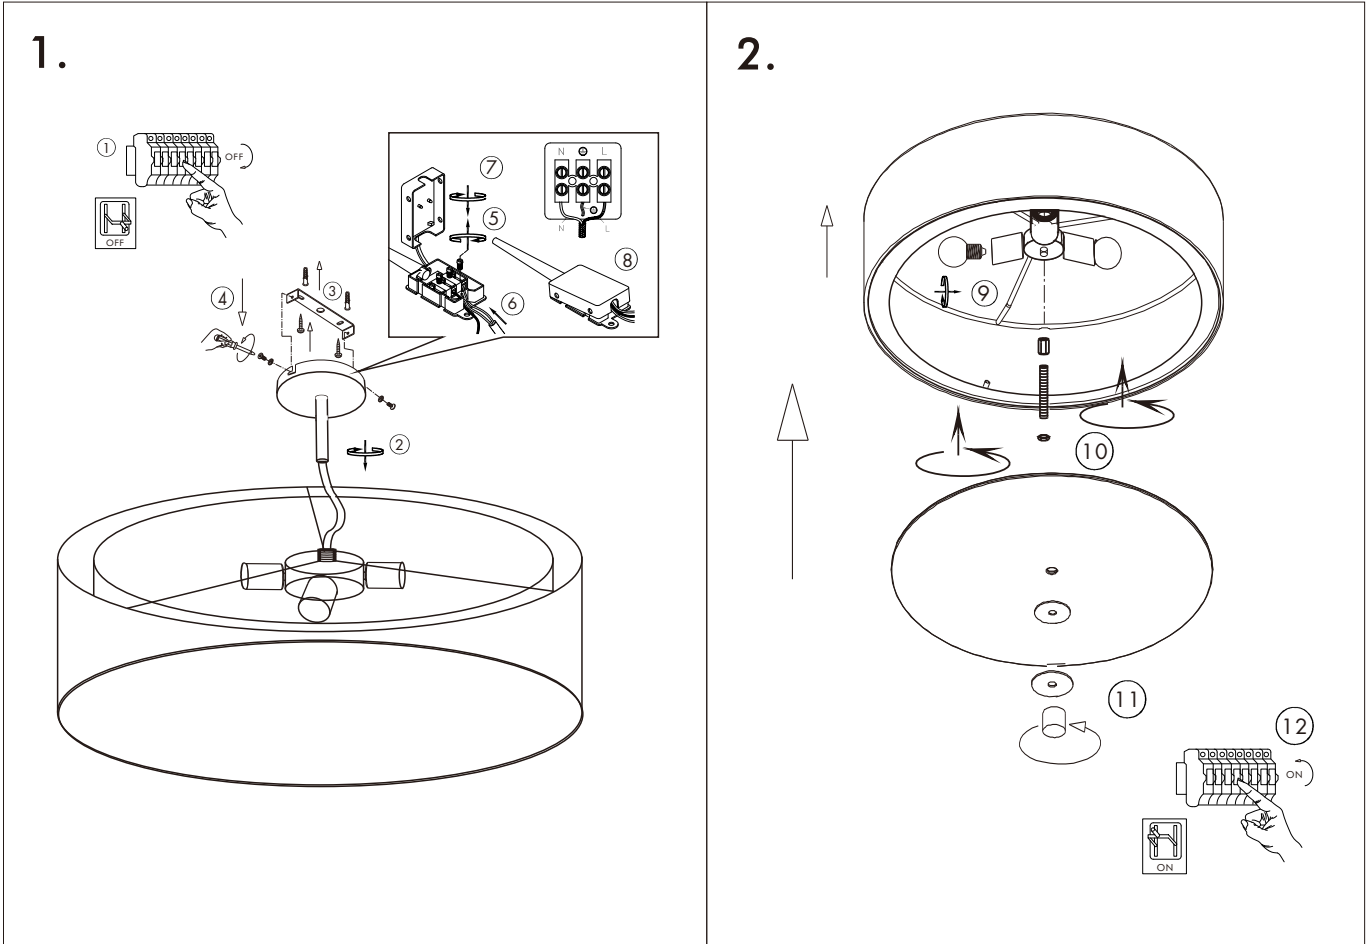

INSTRUCTION MANUAL

Drum Duo CL 50

Overall size: