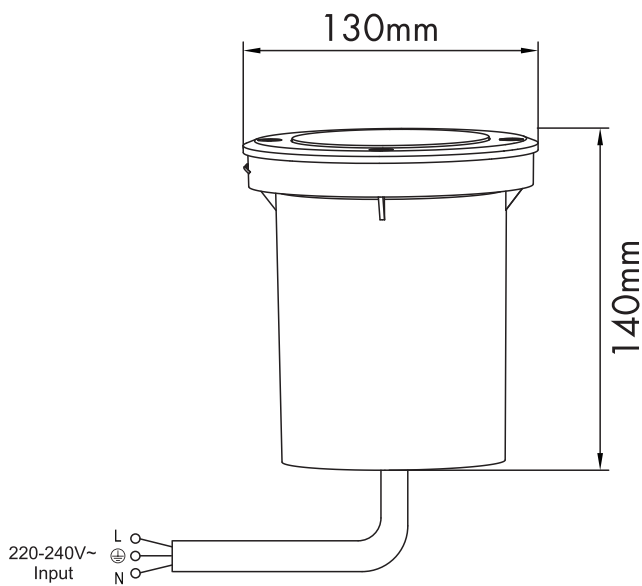

INSTRUCTION MANUAL

Delux GS Satin Round Adjustable Set Of 6 104352

- Attention:**
1. fixed two symmetric screws by 50% finished
 2. fixed the other two symmetric screws by 70% finished
 3. fixed all four screws 100% finished.