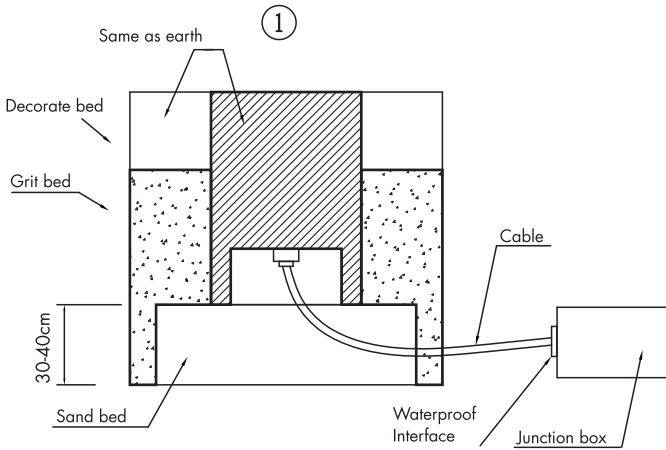

INSTRUCTION MANUAL

Delux GS Satin Round Adjustable Set Of 6 104352

- Attention:**
1. fixed two symmetric screws by 50% finished
 2. fixed the other two symmetric screws by 70% finished
 3. fixed all four screws 100% finished.