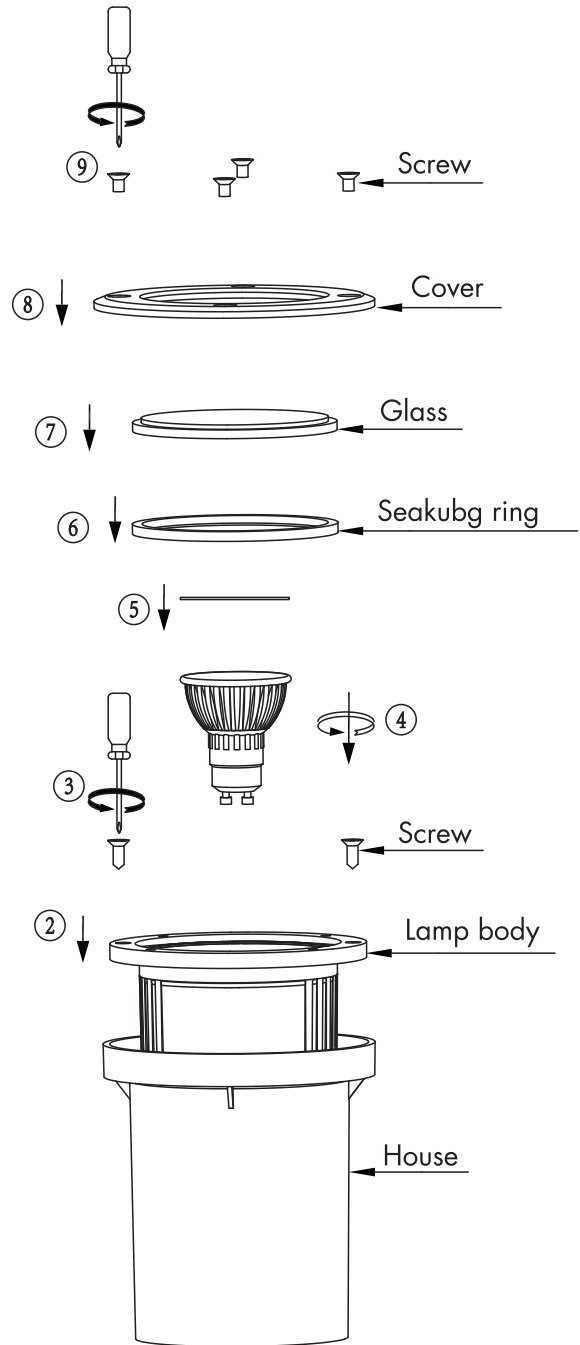

INSTRUCTION MANUAL

Delux GS Satin Round Adjustable Set Of 6 104352

- Attention:**
1. fixed two symmetric screws by 50% finished
 2. fixed the other two symmetric screws by 70% finished
 3. fixed all four screws 100% finished.