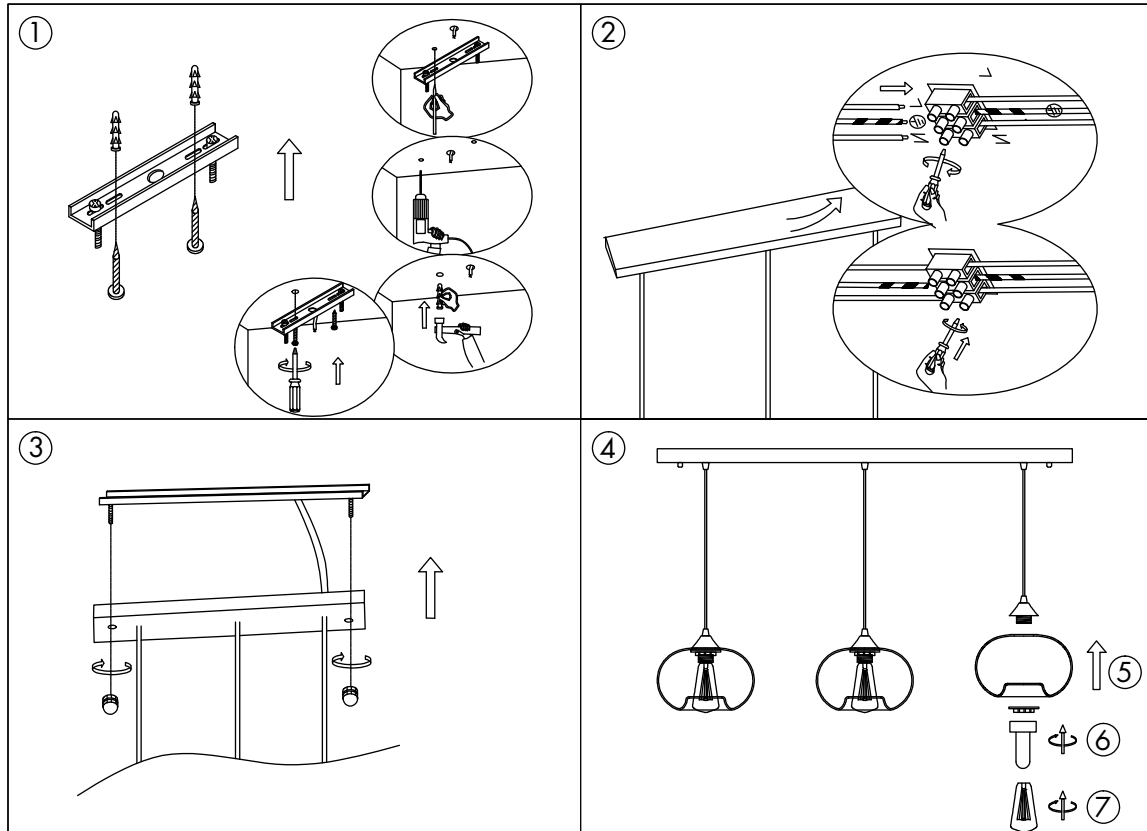

INSTRUCTION MANUAL

Busa HL 3 Black Smoke Long 104348

Overall Sizes: