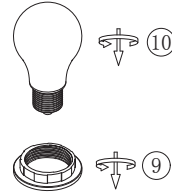

INSTRUCTION MANUAL

Cas WL Brass White
103941

Overall Sizes: