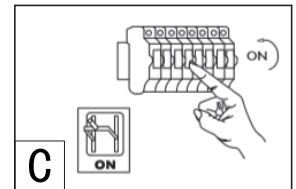

INSTRUCTION MANUAL

Cas WL Brass White
103941

Overall Sizes: