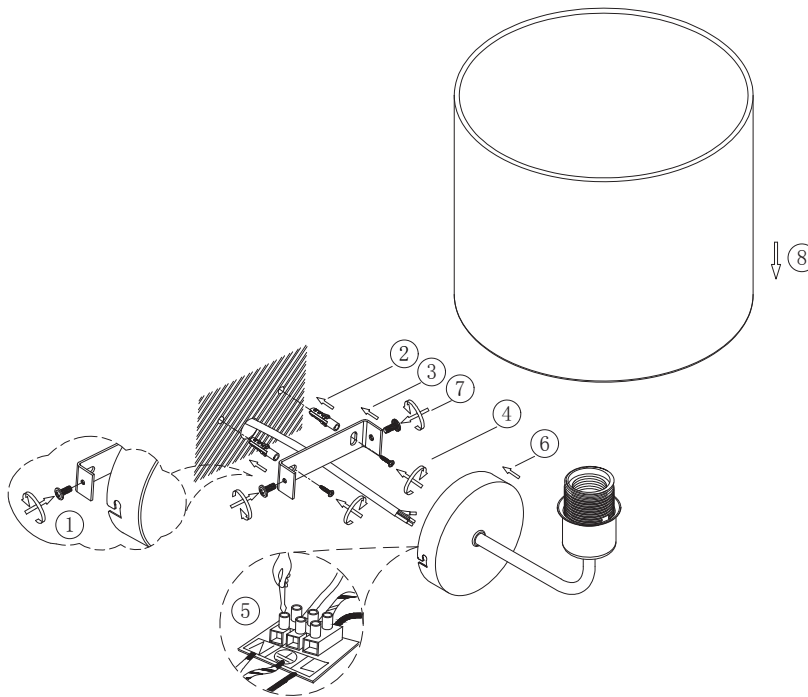

INSTRUCTION MANUAL

Cas WL Brass White
103941

Overall Sizes: