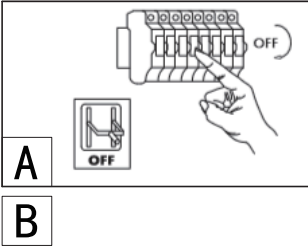

INSTRUCTION MANUAL

Cas WL Brass White
103941

Overall Sizes: