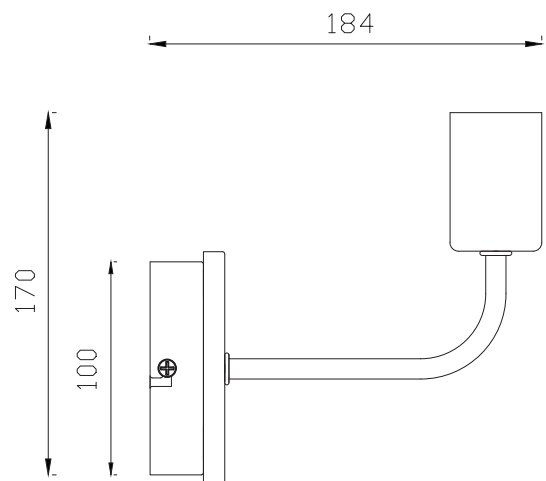

INSTRUCTION MANUAL

Kaso WL Brass
103940

A

B

C

Overall Sizes:

FittinQ B.V.

Smaragdweg 52, 5527 LB Hapert, The Netherlands
www.qazqa.nl