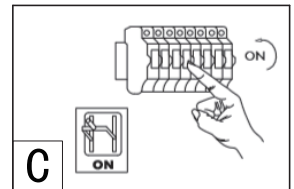

INSTRUCTION MANUAL

Kaso WL Brass
103940

A

B

C

Overall Sizes:

FittinQ B.V.

Smaragdweg 52, 5527 LB Hapert, The Netherlands
www.qazqa.nl