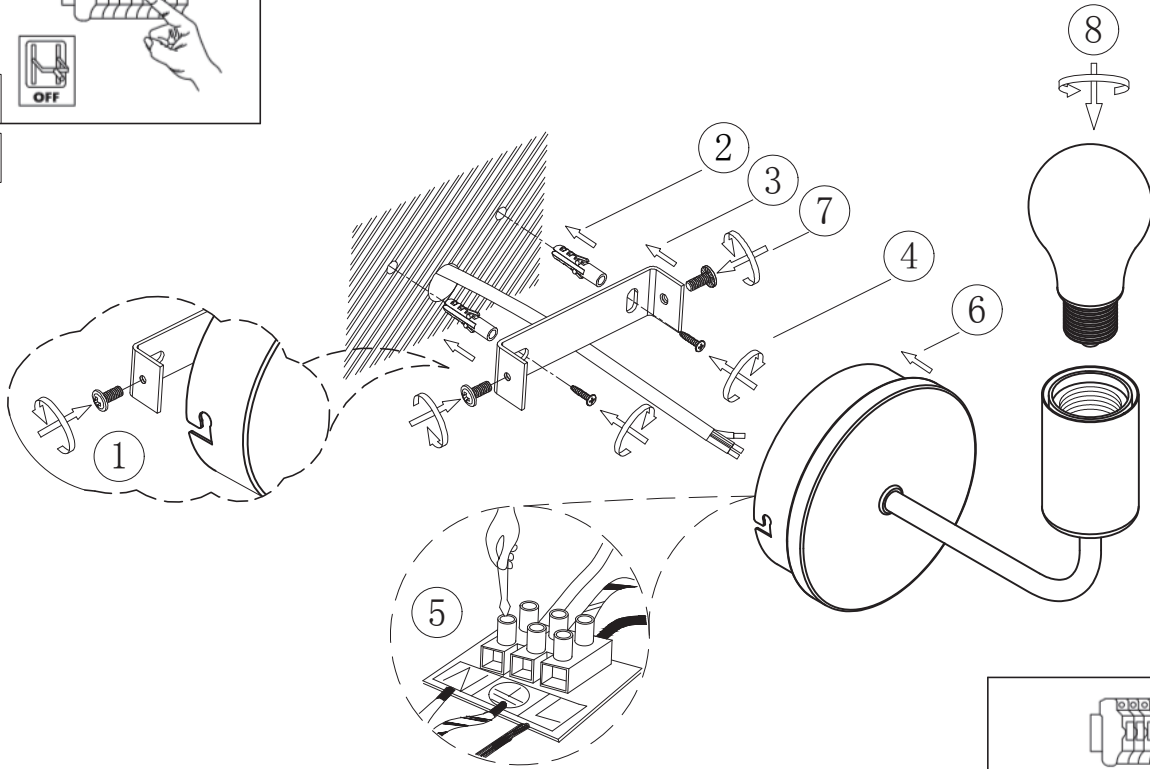

INSTRUCTION MANUAL

Kaso WL Brass
103940

A

B

C

Overall Sizes:

FittinQ B.V.

Smaragdweg 52, 5527 LB Hapert, The Netherlands
www.qazqa.nl