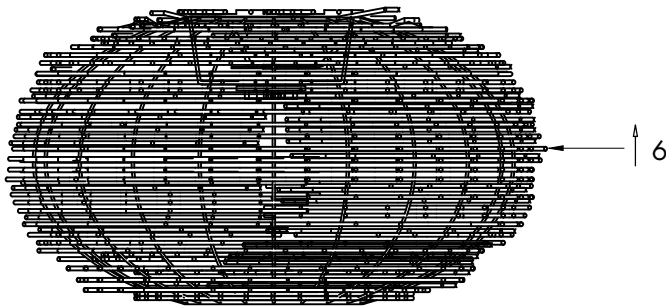

INSTRUCTION MANUAL

Hatch CL Rotan
103520

Overall Sizes: