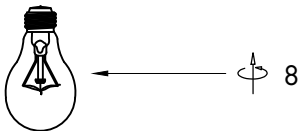

INSTRUCTION MANUAL

Hatch CL Rotan
103520

Overall Sizes: