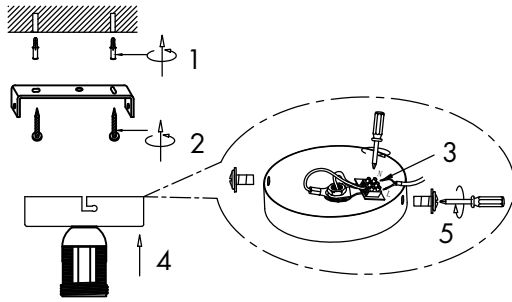

INSTRUCTION MANUAL

Hatch CL Rotan
103520

Overall Sizes: