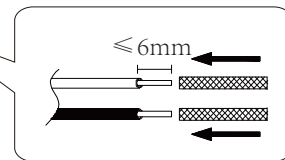

## Clima CL Silver 103507

Ceiling Fan lamp  
incl. LED QL7001008  
3x1450lm Module  
2000lm Lamp  
3x13.5W LED Module  
40W Lamp  
220-240V~50Hz  
3000-6500-4000K  
CRI > 80  
30000 h  
15000 ON/OFF

Overall Sizes: