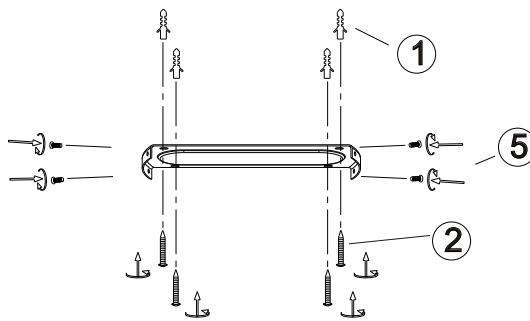

## Clima CL Silver 103507

Ceiling Fan lamp  
incl. LED QL7001008  
3x1450lm Module  
2000lm Lamp  
3x13.5W LED Module  
40W Lamp  
220-240V~50Hz  
3000-6500-4000K  
CRI > 80  
30000 h  
15000 ON/OFF

Overall Sizes: