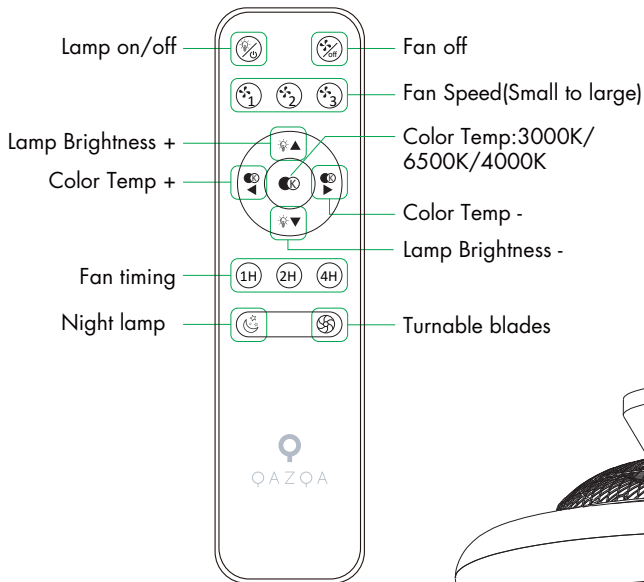

## Clima CL Silver 103507

Ceiling Fan lamp  
incl. LED QL7001008  
3x1450lm Module  
2000lm Lamp  
3x13.5W LED Module  
40W Lamp  
220-240V~50Hz  
3000-6500-4000K  
CRI > 80  
30000 h  
15000 ON/OFF

Overall Sizes: