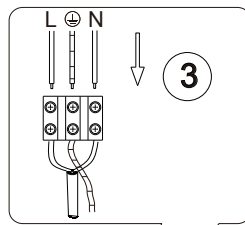

## Clima CL Silver 103507

Ceiling Fan lamp  
incl. LED QL7001008  
3x1450lm Module  
2000lm Lamp  
3x13.5W LED Module  
40W Lamp  
220-240V~50Hz  
3000-6500-4000K  
CRI > 80  
30000 h  
15000 ON/OFF

Overall Sizes: