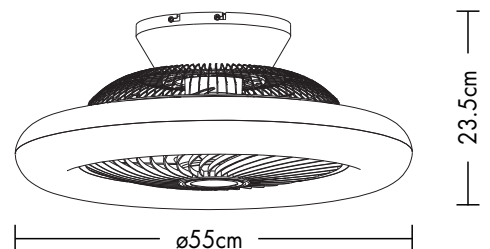

## Clima CL Silver 103507

Ceiling Fan lamp  
incl. LED QL7001008  
3x1450lm Module  
2000lm Lamp  
3x13.5W LED Module  
40W Lamp  
220-240V~50Hz  
3000-6500-4000K  
CRI > 80  
30000 h  
15000 ON/OFF

Overall Sizes: