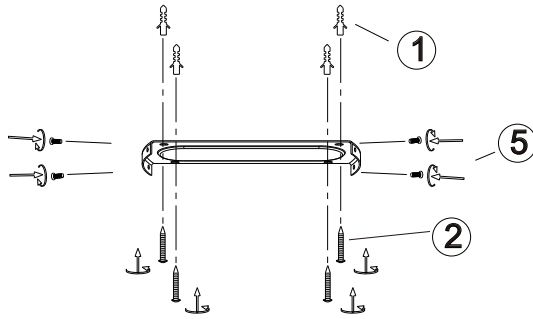

INSTRUCTION MANUAL

Clima CL Black 103506

Ceiling Fan lamp
incl. LED QL7001008
3x1450lm Module
2000lm Lamp
3x13.5W LED Module
40W Lamp
220-240V~50Hz
3000-6500-4000K
CRI > 80
30000 h
15000 ON/OFF

Overall Sizes: