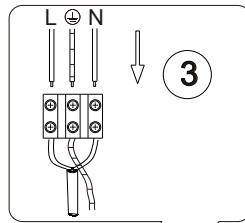

INSTRUCTION MANUAL

Clima CL Black 103506

Ceiling Fan lamp
incl. LED QL7001008
3x1450lm Module
2000lm Lamp
3x13.5W LED Module
40W Lamp
220-240V~50Hz
3000-6500-4000K
CRI > 80
30000 h
15000 ON/OFF

Overall Sizes: