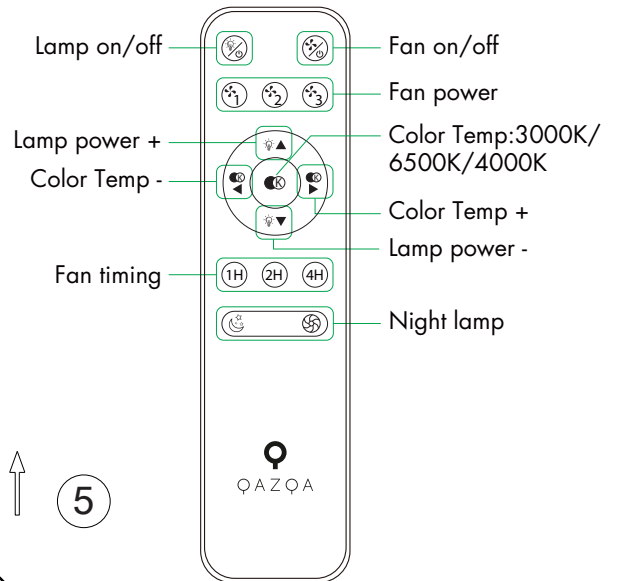

# INSTRUCTION MANUAL

unchangeable LED  
Max.40W  
3000-6500k  
RA>80  
30000H

220-240V~  
50HZ

## Climo Star CL Black 103505

Tr/min: 670/920/1070

This item contains  
unchangeable LED

1600	LM
40	W
3000-6500	K
>80	CRI
30000	H
15000	ON/OFF