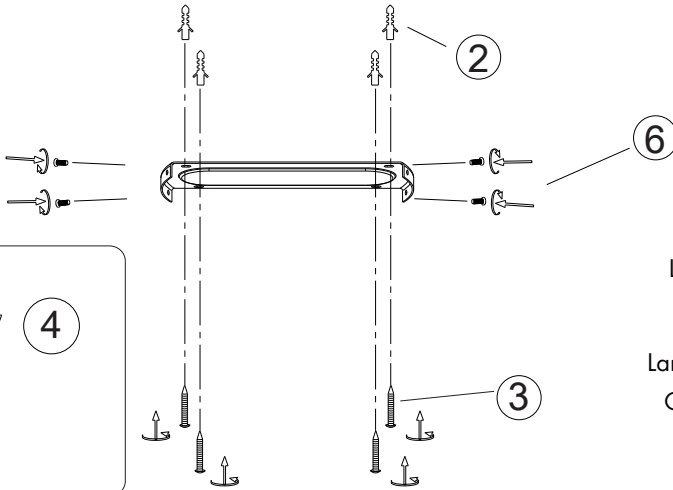

## Climo Star CL Black 103505

Tr/min: 670/920/1070

This item contains  
unchangeable LED

1600	LM
40	W
3000-6500	K
>80	CRI
30000	H
15000	ON/OFF