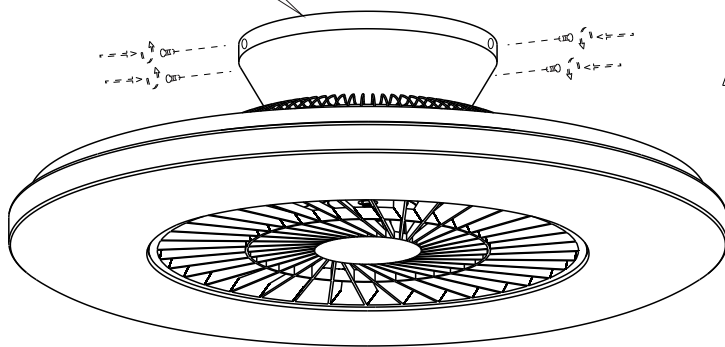

# INSTRUCTION MANUAL

unchangeable LED  
Max.40W  
3000-6500k  
RA>80  
30000H

220-240V~  
50HZ

## Climo Star CL Black 103505

Tr/min: 670/920/1070

This item contains  
unchangeable LED

1600	LM
40	W
3000-6500	K
>80	CRI
30000	H
15000	ON/OFF