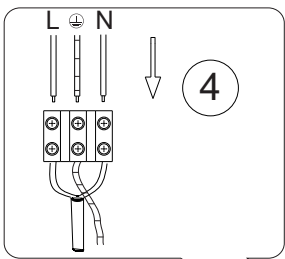

## Climo Star CL Black 103505

Tr/min: 670/920/1070

This item contains  
unchangeable LED

1600	LM
40	W
3000-6500	K
>80	CRI
30000	H
15000	ON/OFF