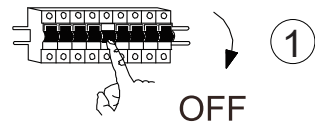

## Climo Star CL Black 103505

Tr/min: 670/920/1070

This item contains  
unchangeable LED

1600	LM
40	W
3000-6500	K
>80	CRI
30000	H
15000	ON/OFF