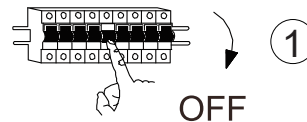

## Climo Star CL White 103504

Tr/min: 670/920/1070

This item contains  
unchangeable LED

1600	LM
40	W
3000-6500	K
>80	CRI
30000	H
15000	ON/OFF