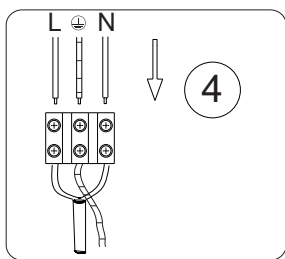

## Climo Star CL White 103504

Tr/min: 670/920/1070

This item contains  
unchangeable LED

1600	LM
40	W
3000-6500	K
>80	CRI
30000	H
15000	ON/OFF