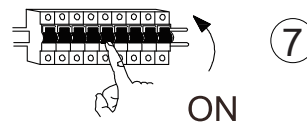

## Climo Star CL White 103504

Tr/min: 670/920/1070

This item contains  
unchangeable LED

1600	LM
40	W
3000-6500	K
>80	CRI
30000	H
15000	ON/OFF