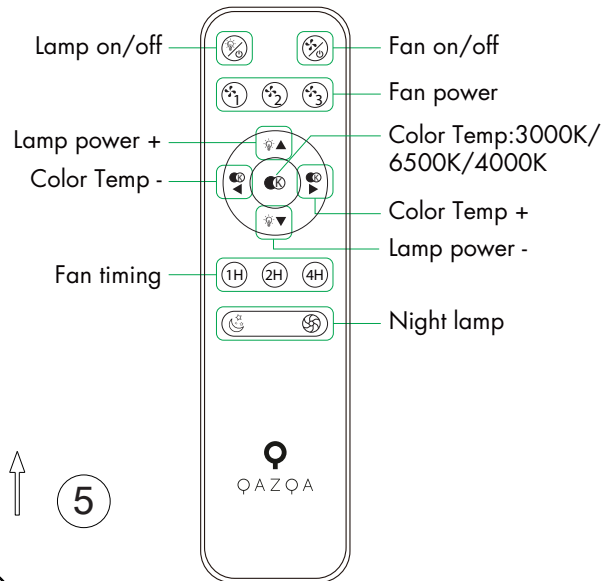

# INSTRUCTION MANUAL

unchangeable LED  
Max.40W  
3000-6500k  
RA>80  
30000H

220-240V~  
50HZ

## Climo Star CL White 103504

Tr/min: 670/920/1070

This item contains  
unchangeable LED

1600	LM
40	W
3000-6500	K
>80	CRI
30000	H
15000	ON/OFF