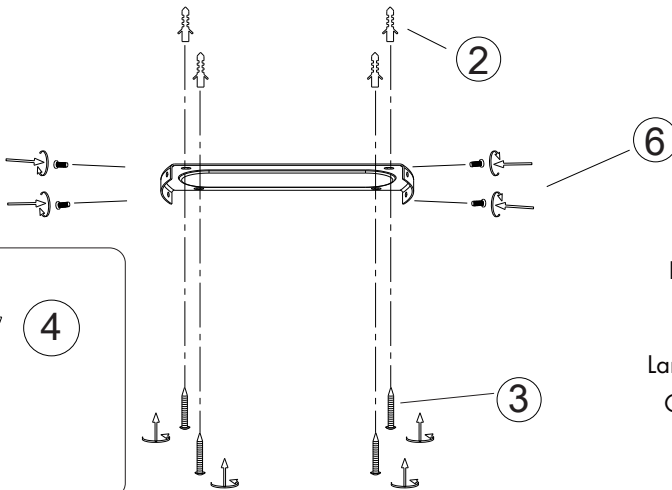

## Climo Star CL White 103504

Tr/min: 670/920/1070

This item contains  
unchangeable LED

1600	LM
40	W
3000-6500	K
>80	CRI
30000	H
15000	ON/OFF