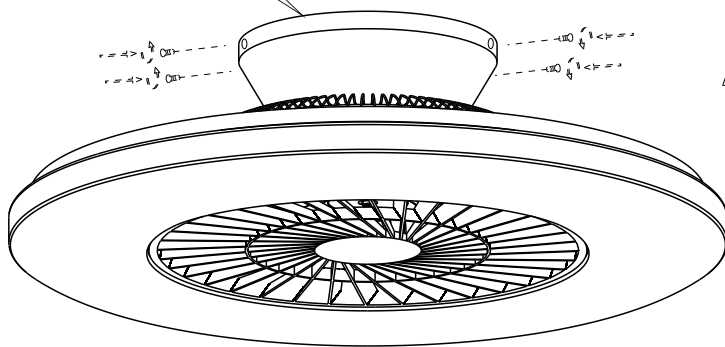

# INSTRUCTION MANUAL

unchangeable LED  
Max.40W  
3000-6500k  
RA>80  
30000H

220-240V~  
50HZ

## Climo Star CL White 103504

Tr/min: 670/920/1070

This item contains  
unchangeable LED

1600	LM
40	W
3000-6500	K
>80	CRI
30000	H
15000	ON/OFF