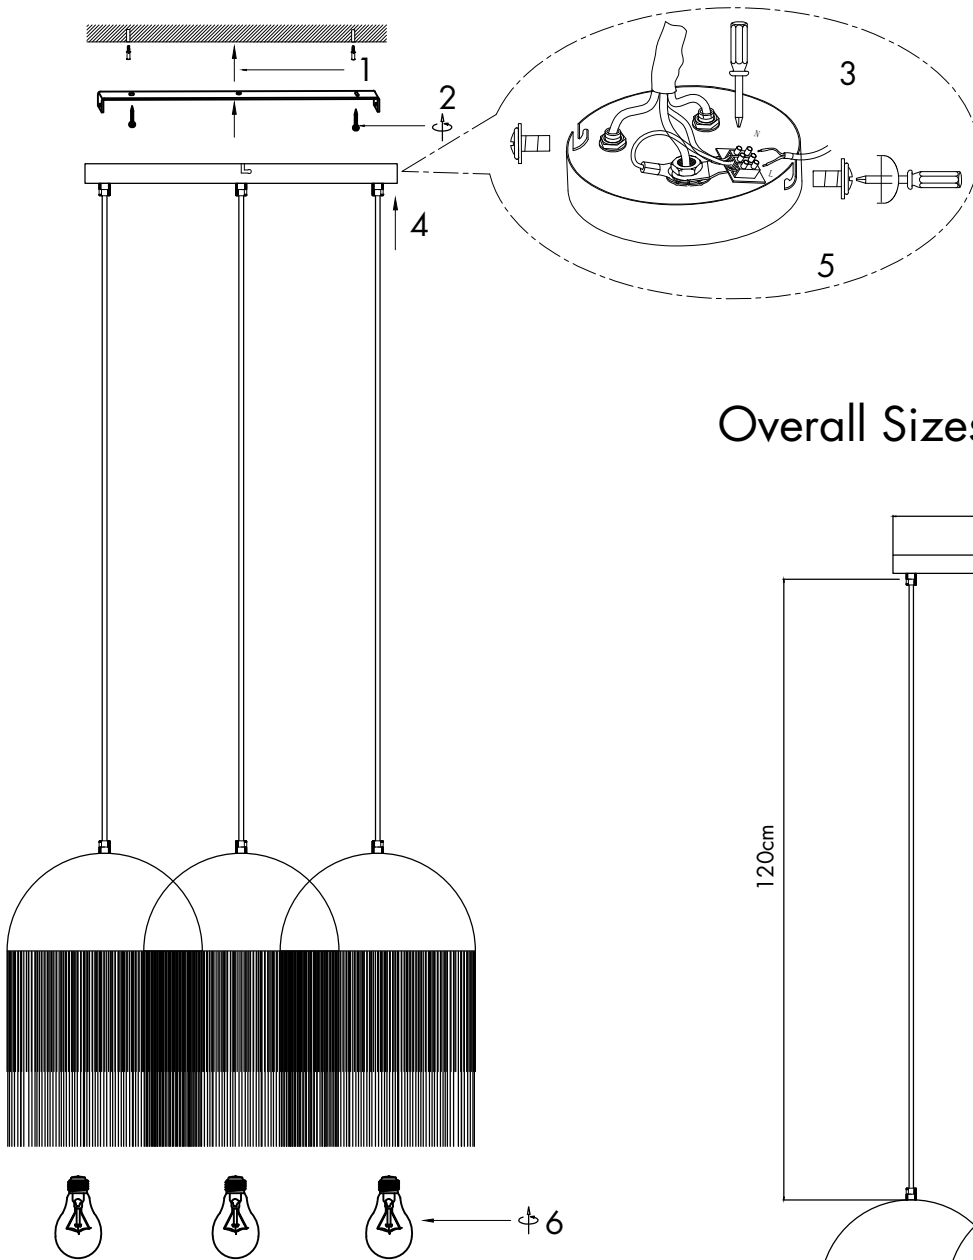

INSTRUCTION MANUAL

Fringe HL Gold Green 3
103487

Overall Sizes: