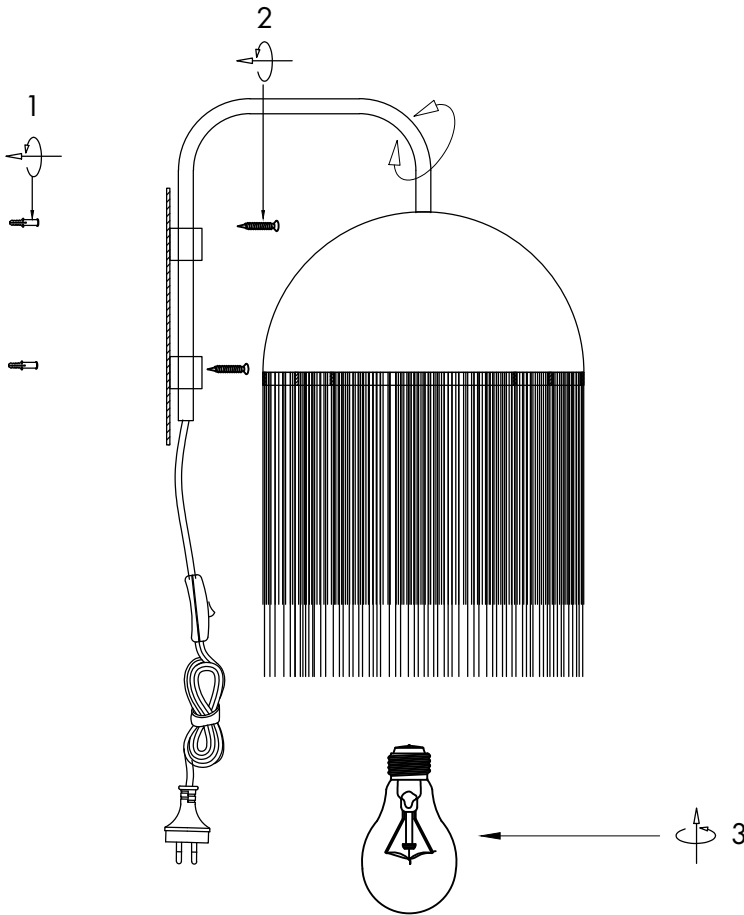

# INSTRUCTION MANUAL

Fringe WL Gold Green  
103486

Overall Sizes: