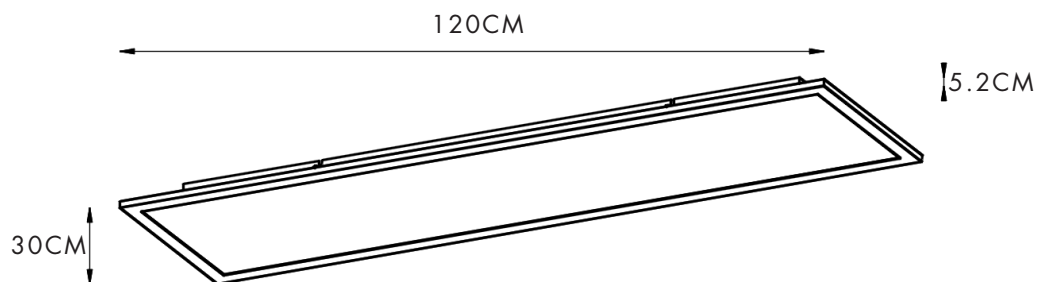

INSTRUCTION MANUAL

220-240V~
50Hz

Liv Q CL Black LED 120 cm
103467

Overall Sizes:

This item contains
unchangeable LED

2700	LM
40	W
4000	K
>80	CRI
20000	H
15000	ON/OFF

QAZQA

WWW.QAZQA.COM