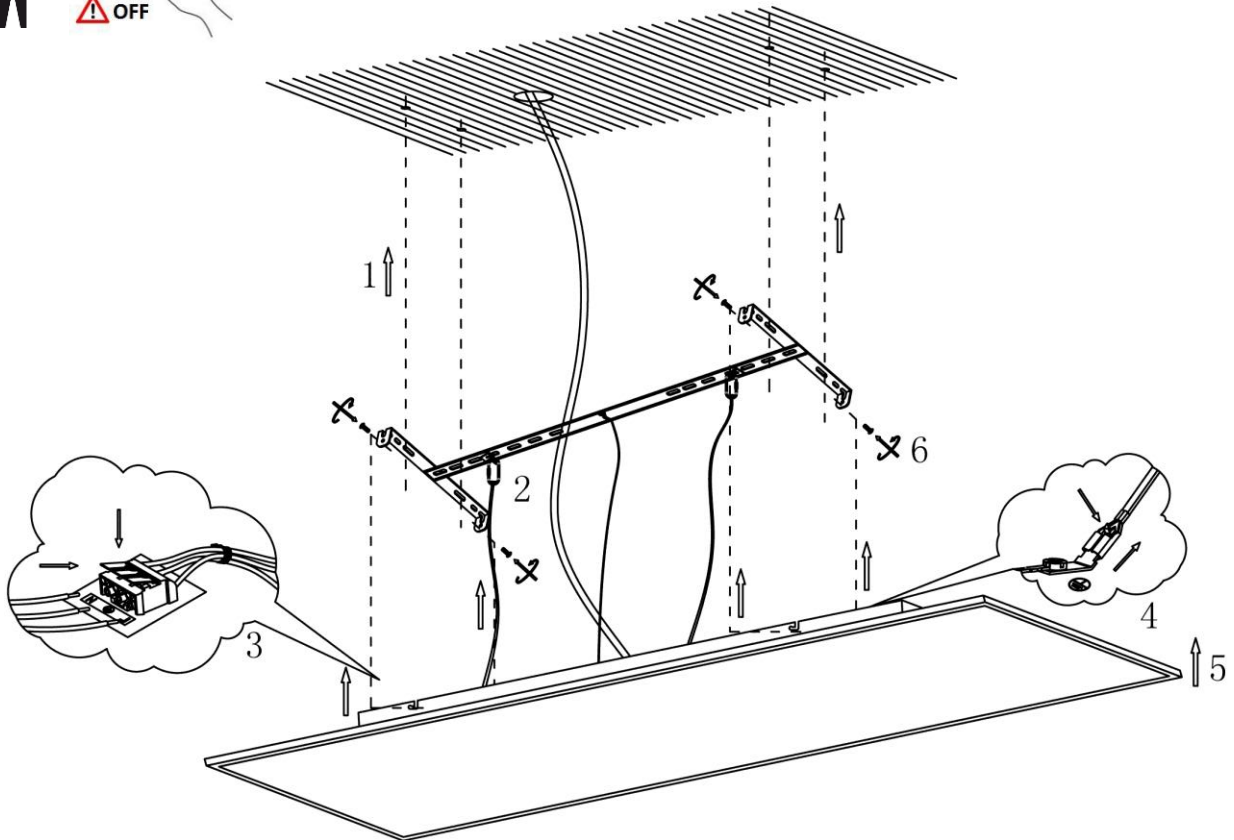

INSTRUCTION MANUAL

220-240V~
50Hz

Liv Q CL Black LED 120 cm
103467

Overall Sizes:

This item contains
unchangeable LED

2700	LM
40	W
4000	K
>80	CRI
20000	H
15000	ON/OFF

QAZQA

WWW.QAZQA.COM