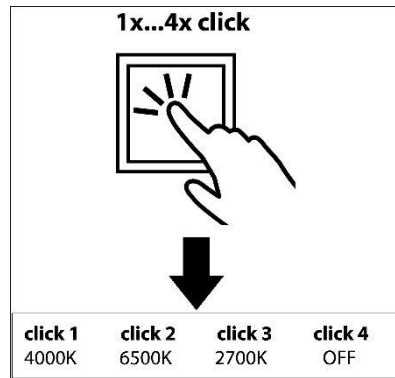

INSTRUCTION MANUAL

Liv Q CL Black LED 80 cm Dimmable Remote
103465

This item contains
unchangeable LED

2500-2600	LM
40	W
2700-6500	K
>80	CRI
20000	H
15000	ON/OFF

Overall Sizes:

80CM

5.2CM

30CM

QAZQA

WWW.QAZQA.COM

Remote Control Instruction

15 minutes timing: Turn on the lamp and press the button once. The lamp will flicker once if the setting is successful. Once you set the timing, you can't press the other button or it will cancel the timing mode.