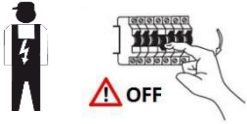

Liv Q CL Black LED 80 cm Dimmable Remote
103465