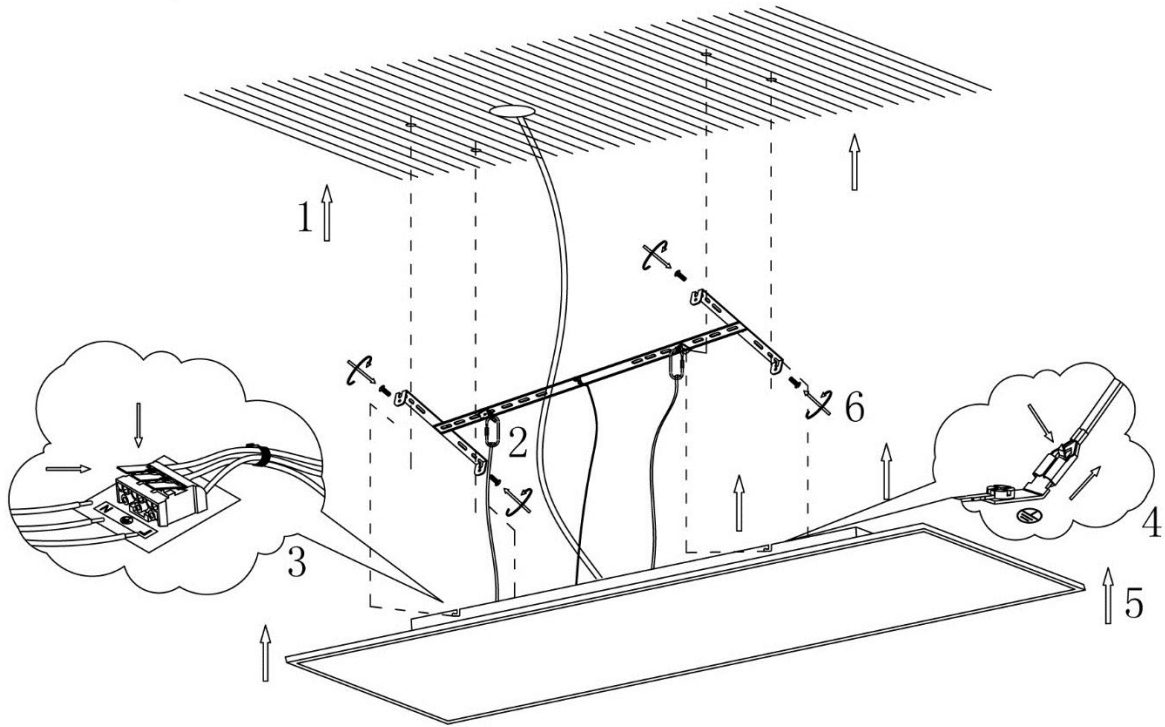

INSTRUCTION MANUAL

Liv Q CL Black LED 80 cm Dimmable Remote
103465

This item contains
unchangeable LED

2500-2600	LM
40	W
2700-6500	K
>80	CRI
20000	H
15000	ON/OFF

Overall Sizes:

80CM

5.2CM

30CM

QAZQA

WWW.QAZQA.COM

Remote Control Instruction

15 minutes timing: Turn on the lamp and press the button once. The lamp will flicker once if the setting is successful. Once you set the timing, you can't press the other button or it will cancel the timing mode.