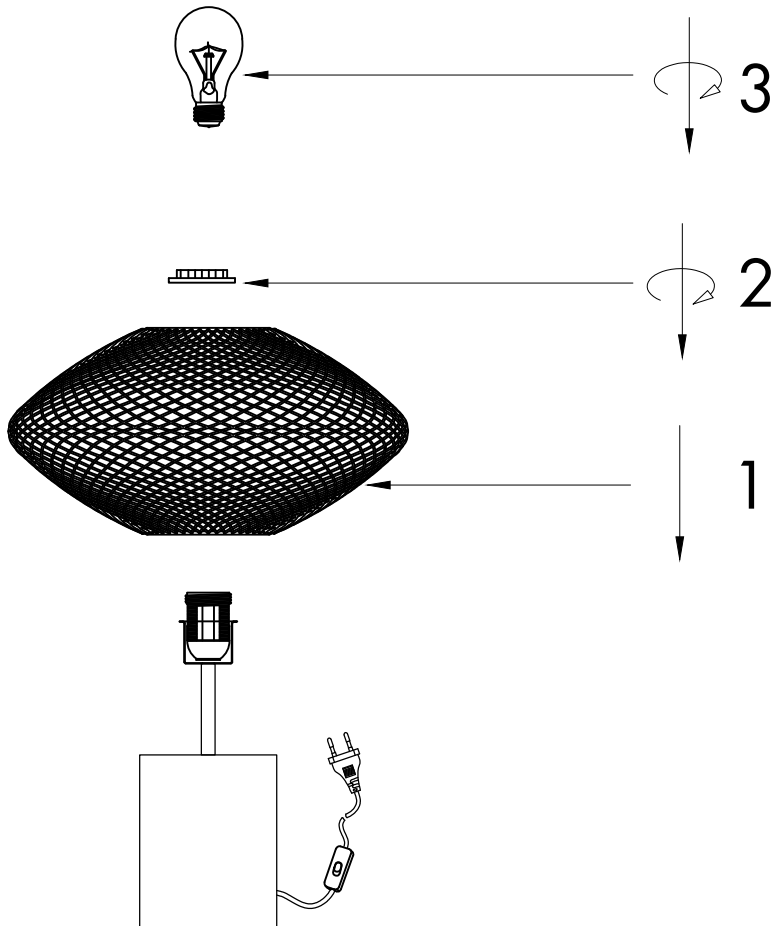

# INSTRUCTION MANUAL

Ella TL White Brass  
103455

Overall Sizes: