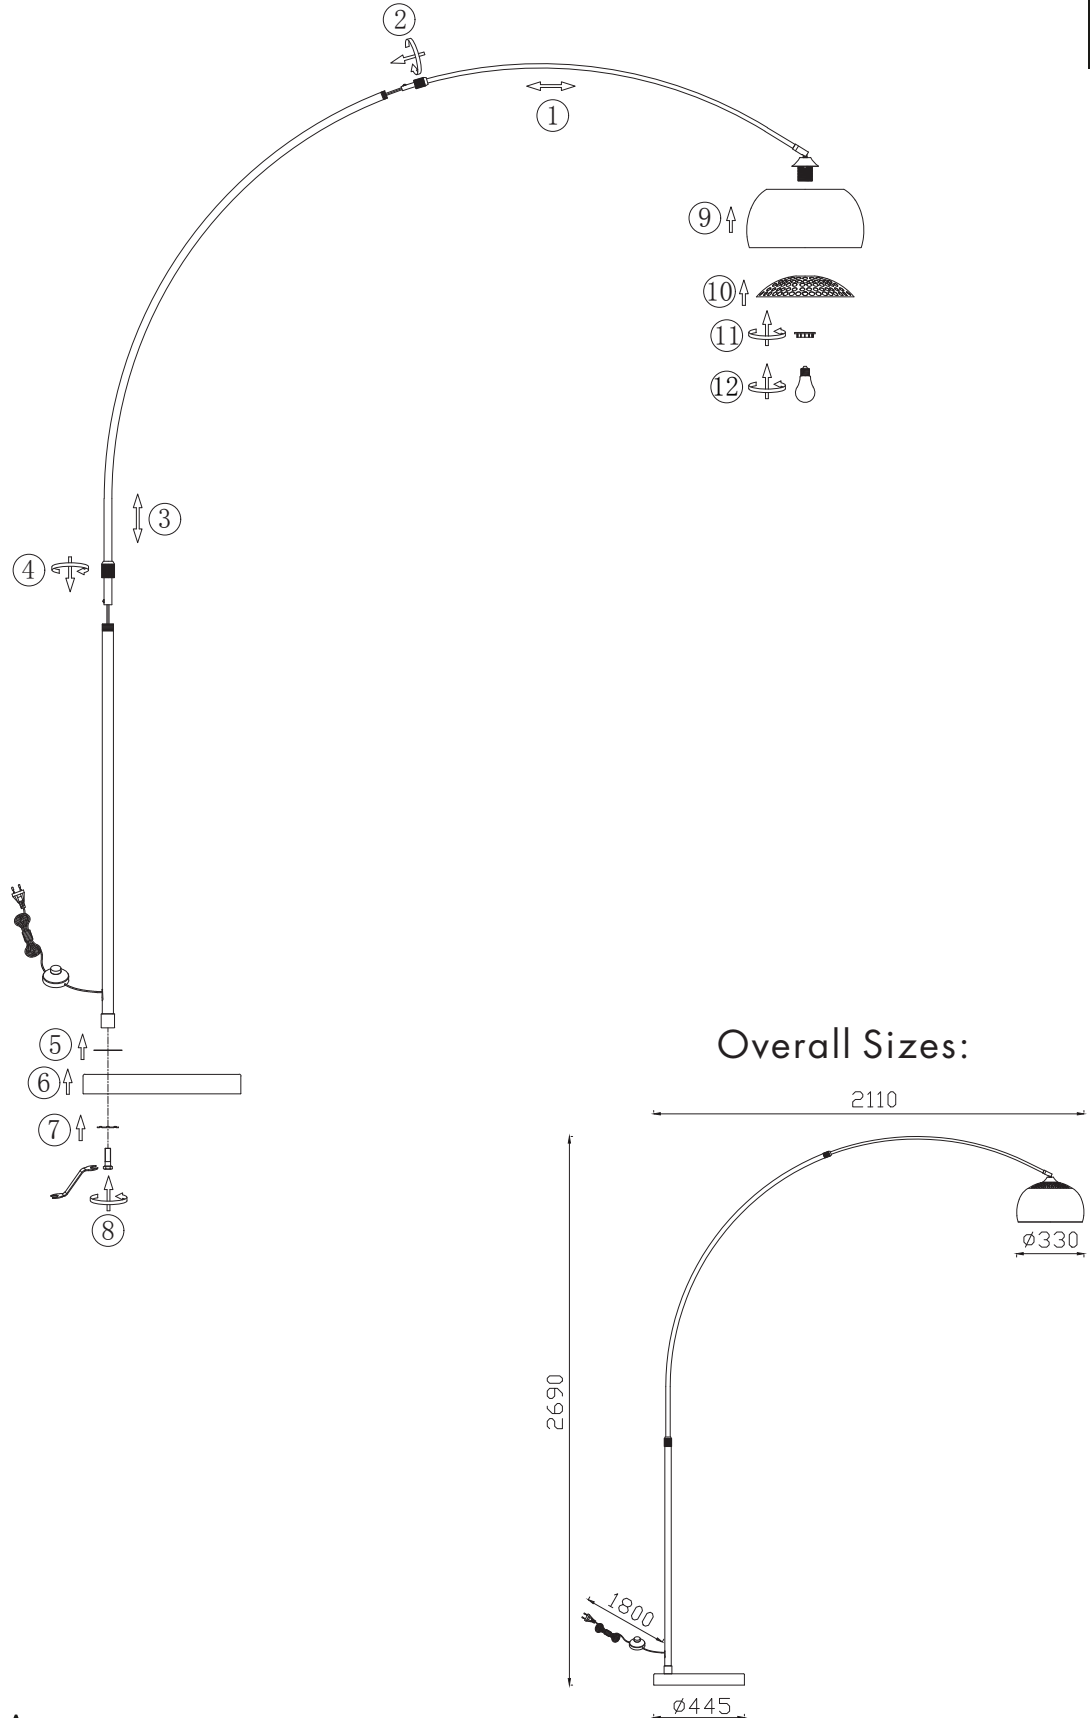

INSTRUCTION MANUAL

XXL FL

Overall Sizes:

2110

2690

ø445

ø330

QAZQA