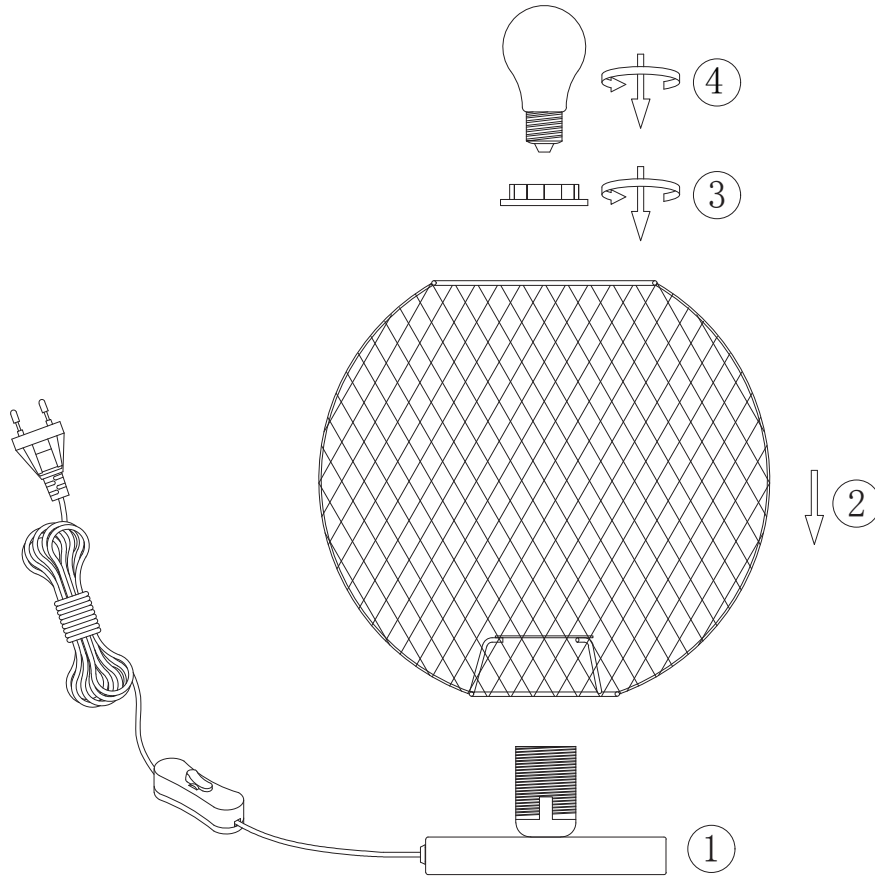

# INSTRUCTION MANUAL

Mesh Ball TL Black  
103332

Overall Sizes: