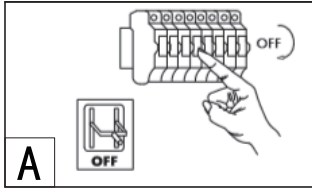

INSTRUCTION MANUAL

Mesh Ball HL Black
103330

A

B

C

Overall Sizes: