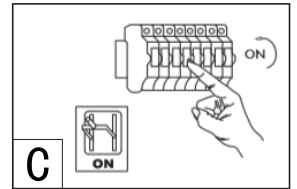

INSTRUCTION MANUAL

Mesh Ball HL Black
103330

A

B

C

Overall Sizes: