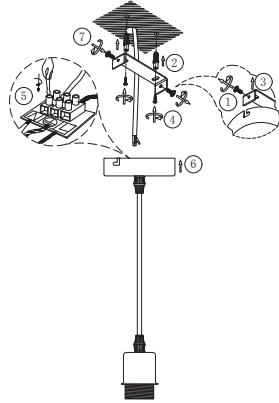

INSTRUCTION MANUAL

Mesh Ball HL Black
103330

A

B

C

Overall Sizes: