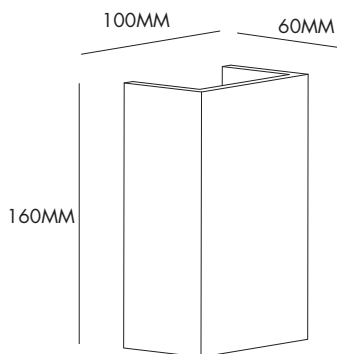

## Colja Novo WL Gypsum Square 103327

Overall Sizes:

⑥