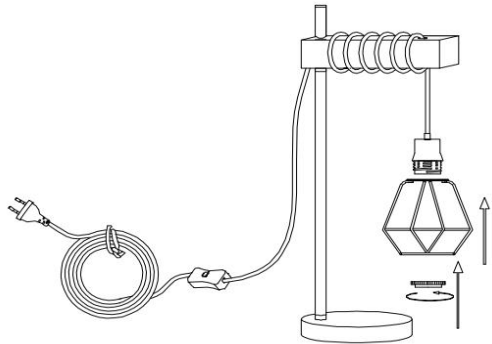

# INSTRUCTION MANUAL

Chon TL Black Wood

103236

1.

2.

3.

4.

suitable light source  
E27, Halogen max 40w  
E27, CFL max 10w  
E27, LED max 5W