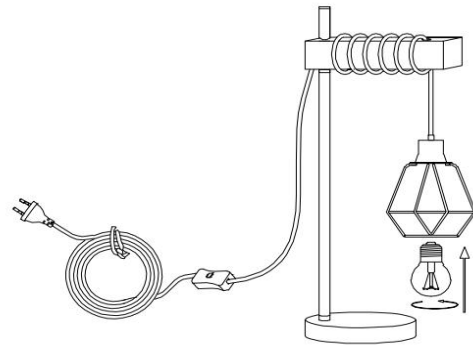

# INSTRUCTION MANUAL

Chon TL Black Wood

103236

1.

2.

3.

4.

suitable light source  
E27, Halogen max 40w  
E27, CFL max 10w  
E27, LED max 5W