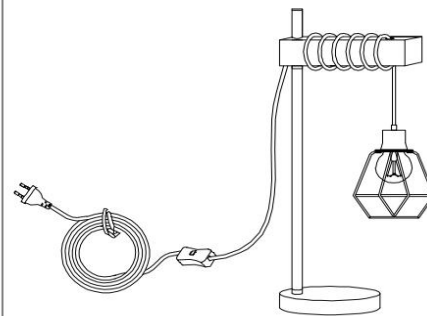

# INSTRUCTION MANUAL

Chon TL Black Wood

103236

1.

2.

3.

4.

suitable light source  
E27, Halogen max 40w  
E27, CFL max 10w  
E27, LED max 5W