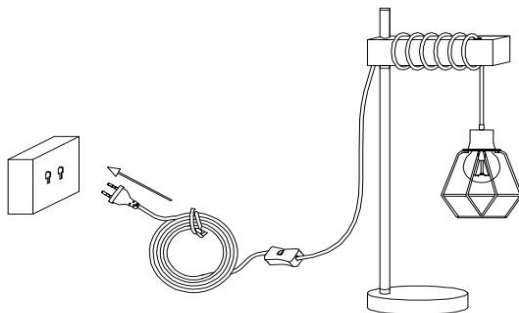

# INSTRUCTION MANUAL

Chon TL Black Wood

103236

1.

2.

3.

4.

suitable light source  
E27, Halogen max 40w  
E27, CFL max 10w  
E27, LED max 5W