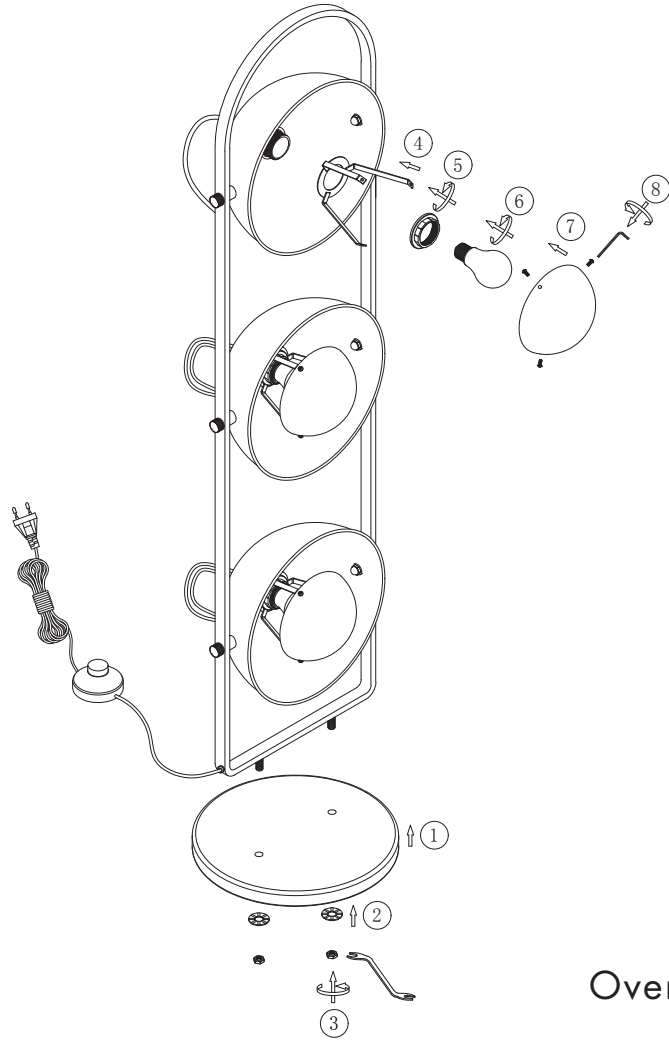

INSTRUCTION MANUAL

Emilienne Novo FL Black 3
103222

Overall Sizes: