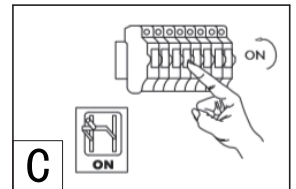

INSTRUCTION MANUAL

Emilienne Novo CL Black 60
103220

Overall Sizes: