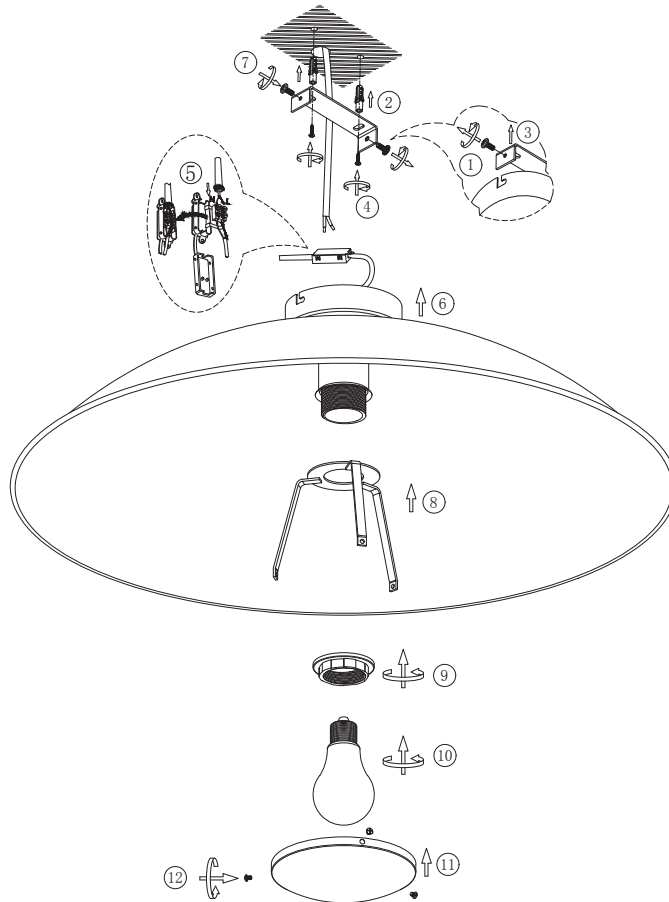

INSTRUCTION MANUAL

Emilienne Novo CL Black 60
103220

Overall Sizes: