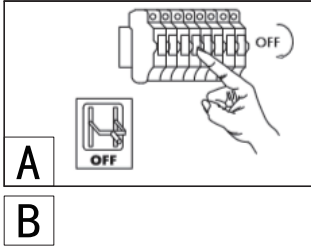

INSTRUCTION MANUAL

Emilienne Novo CL Black 60
103220

Overall Sizes: