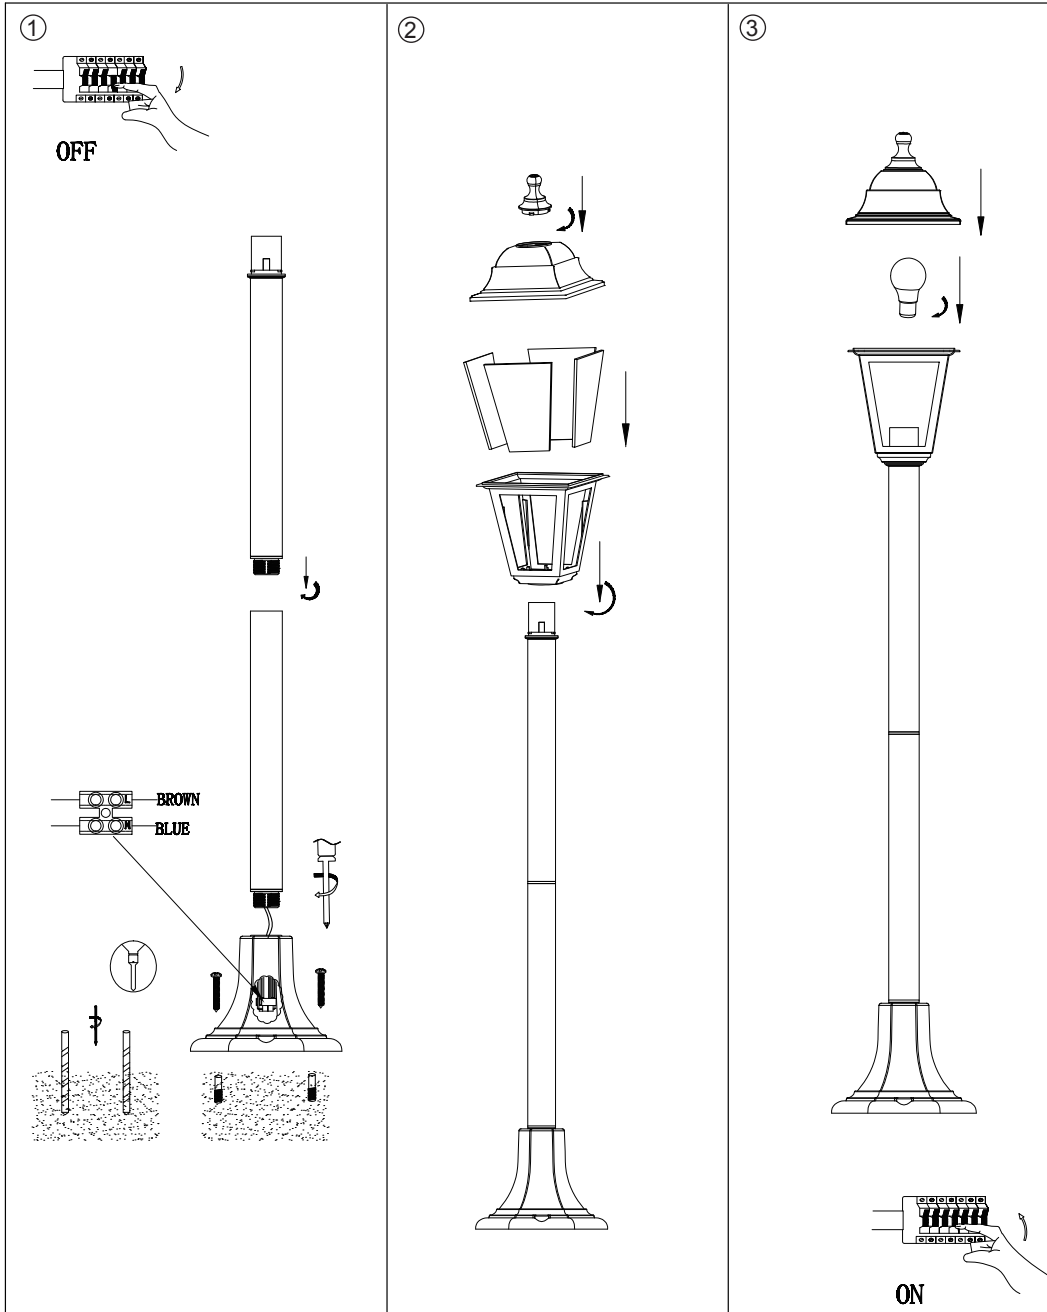

INSTRUCTION MANUAL

Capital P100
103216 / 103217

Overall Size:

15CM

122CM

19CM