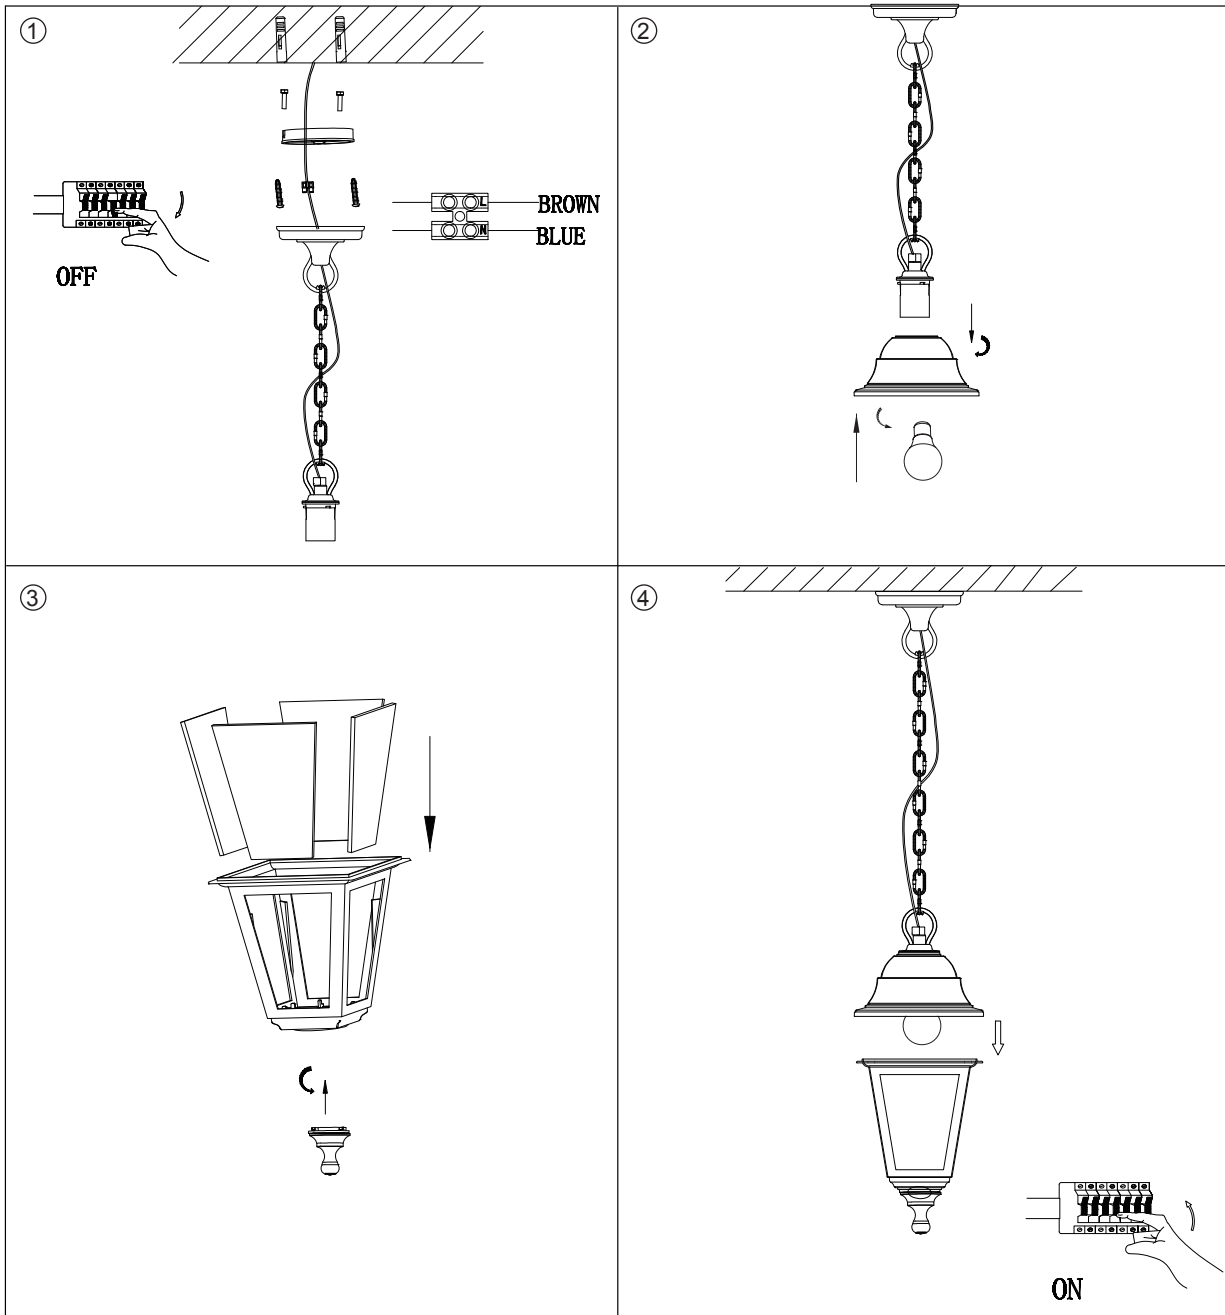

INSTRUCTION MANUAL

Capital HL
103212 / 103213

Overall Size:

Ø9.3CM

82.5CM

15CM