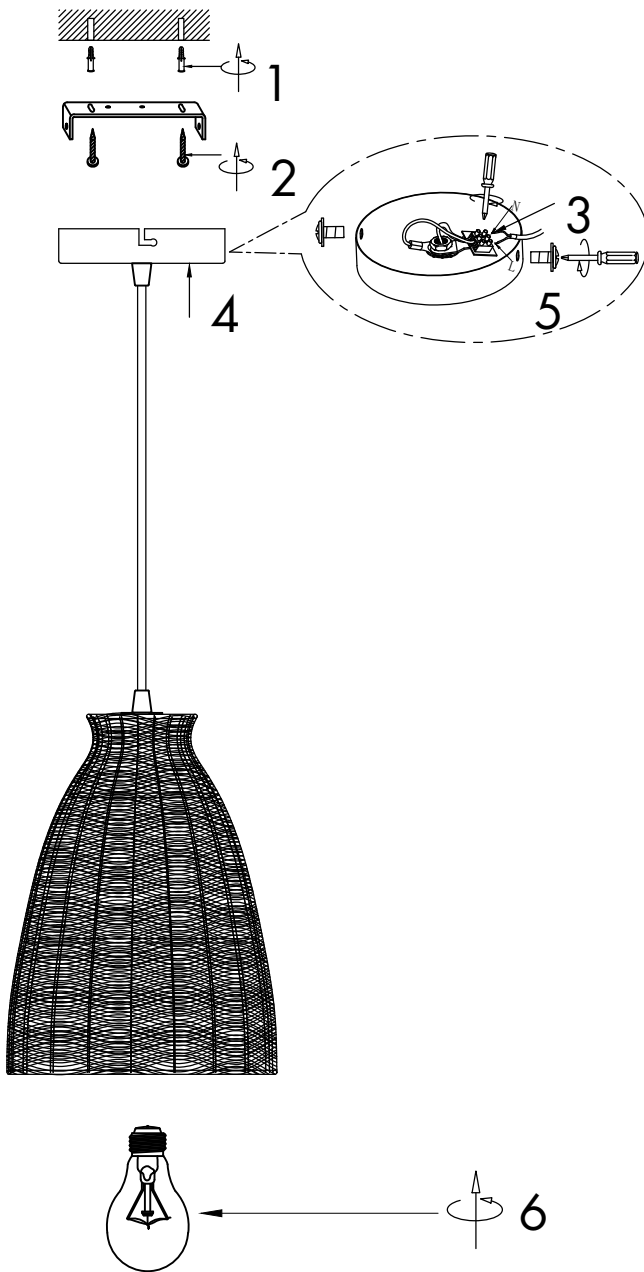

INSTRUCTION MANUAL

Burn Rattan HL Natural White 20
103111

Overall Sizes: