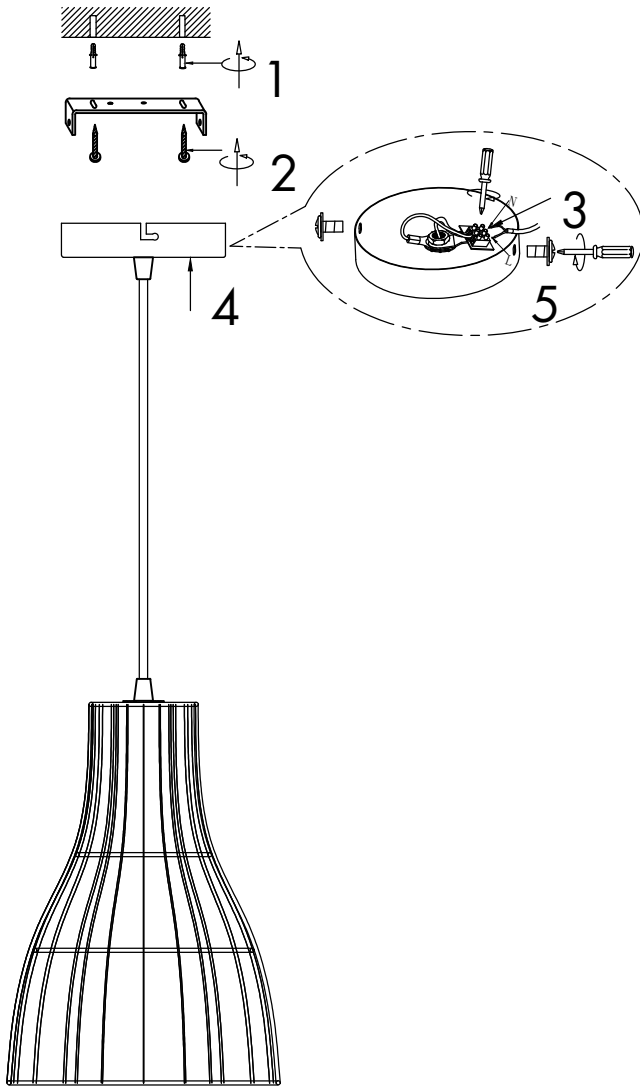

# INSTRUCTION MANUAL

Botello HL Rattan 20  
103110

Overall Sizes: