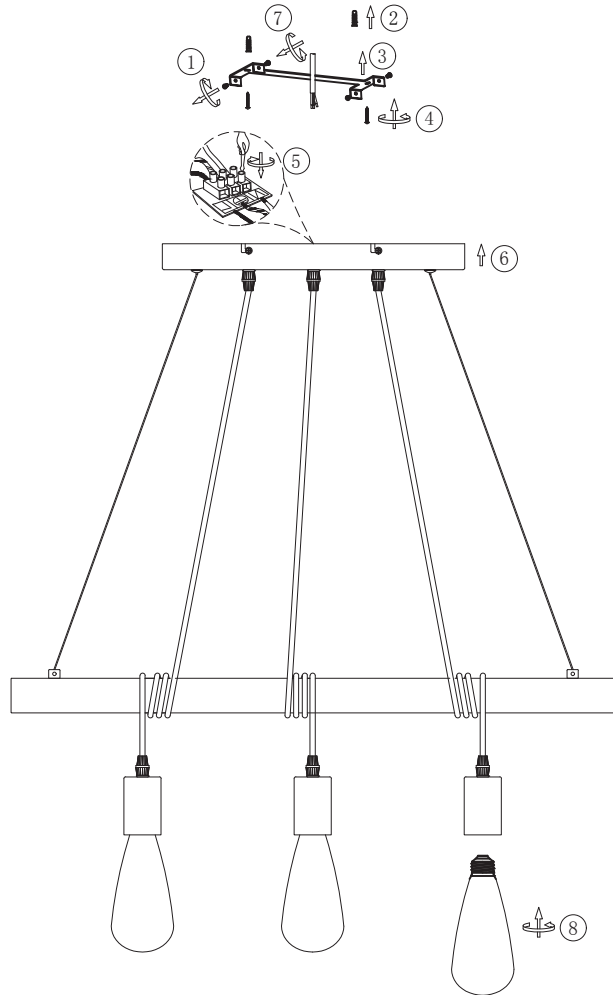

INSTRUCTION MANUAL

Dami HL Black 3
103034

A

B

C

Overall Sizes: