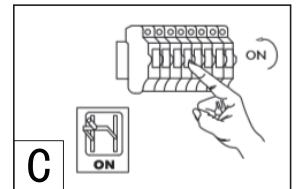

INSTRUCTION MANUAL

Dami WL Black
103032

A
B

C

Overall Sizes: