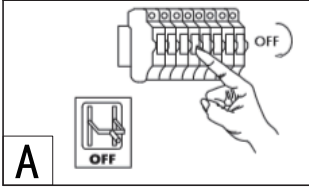

INSTRUCTION MANUAL

Dami WL Black
103032

A
B

C

Overall Sizes: