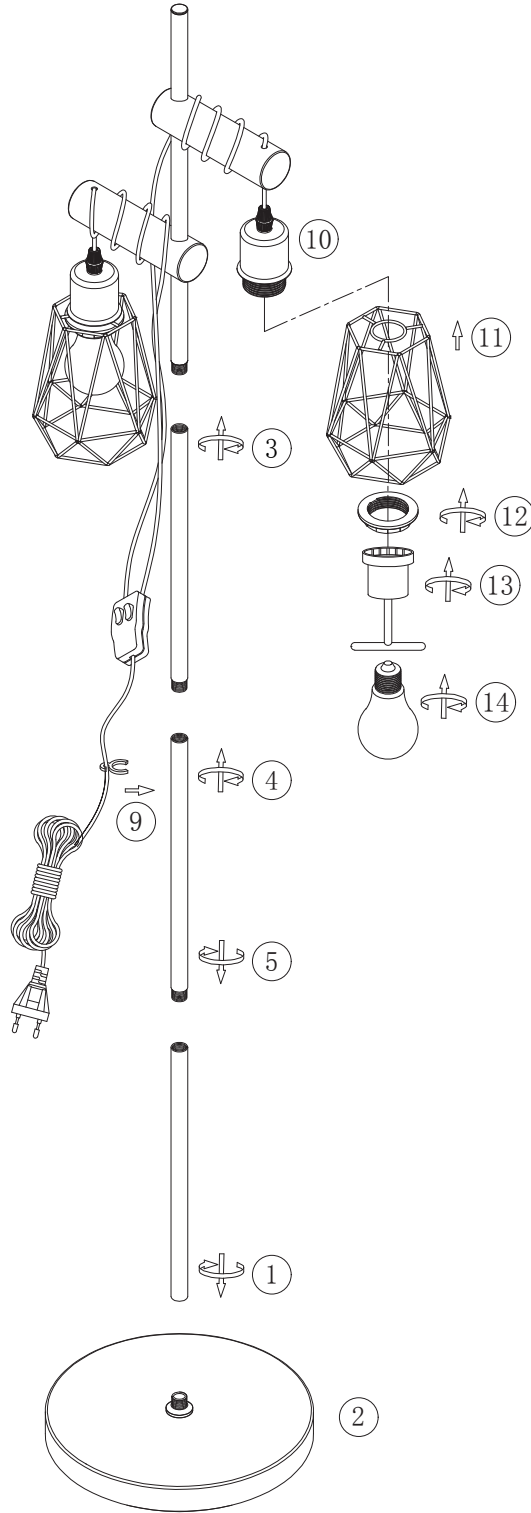

INSTRUCTION MANUAL

Dami Frame FL Black 2
103029

Overall Sizes: