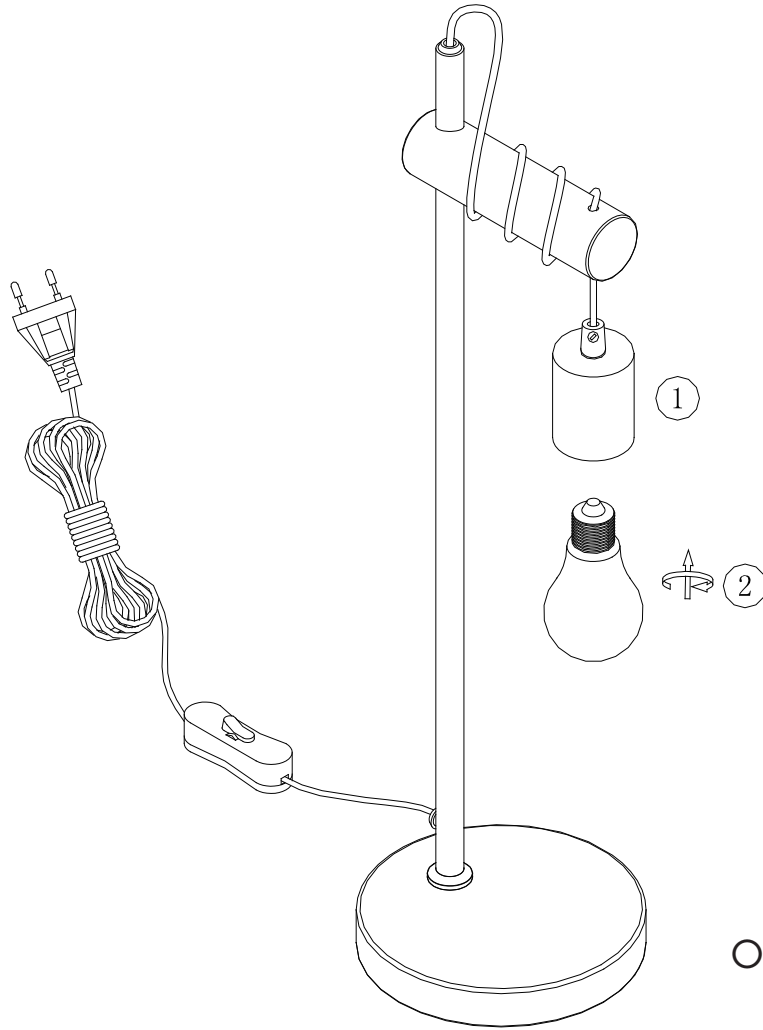

INSTRUCTION MANUAL

Dami TL Black
103028

Overall Sizes: