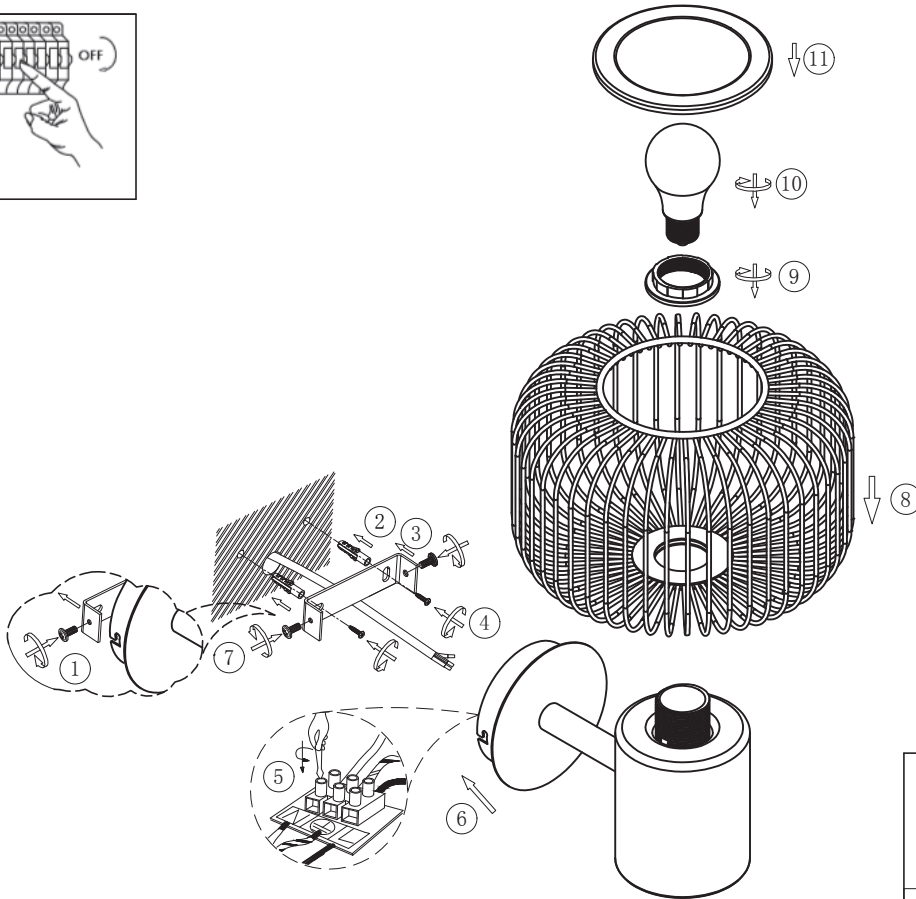

# INSTRUCTION MANUAL

Baya WL Black  
102988

A  
B

C

Overall Sizes: