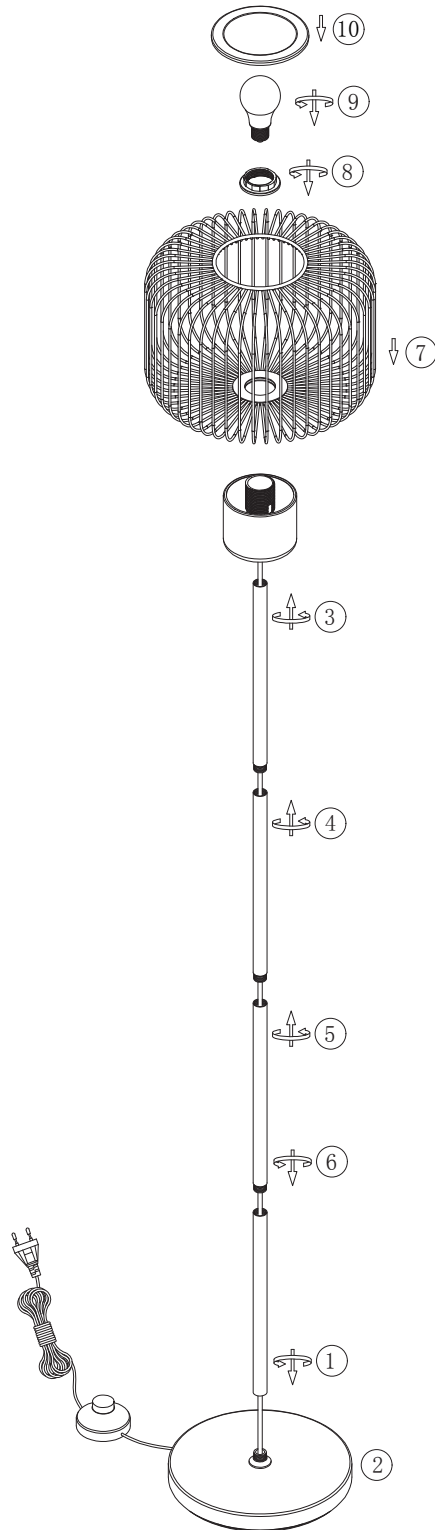

INSTRUCTION MANUAL

Baya FL Black
102987

Overall Sizes: