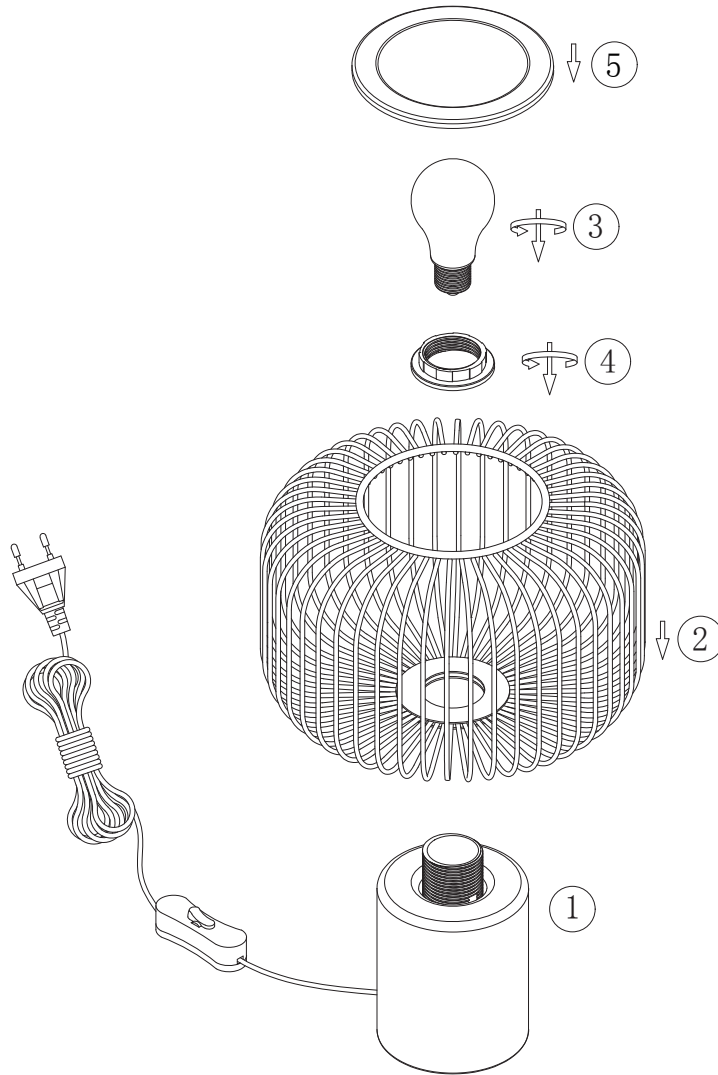

# INSTRUCTION MANUAL

Baya TL Black 32  
102986

Overall Sizes: