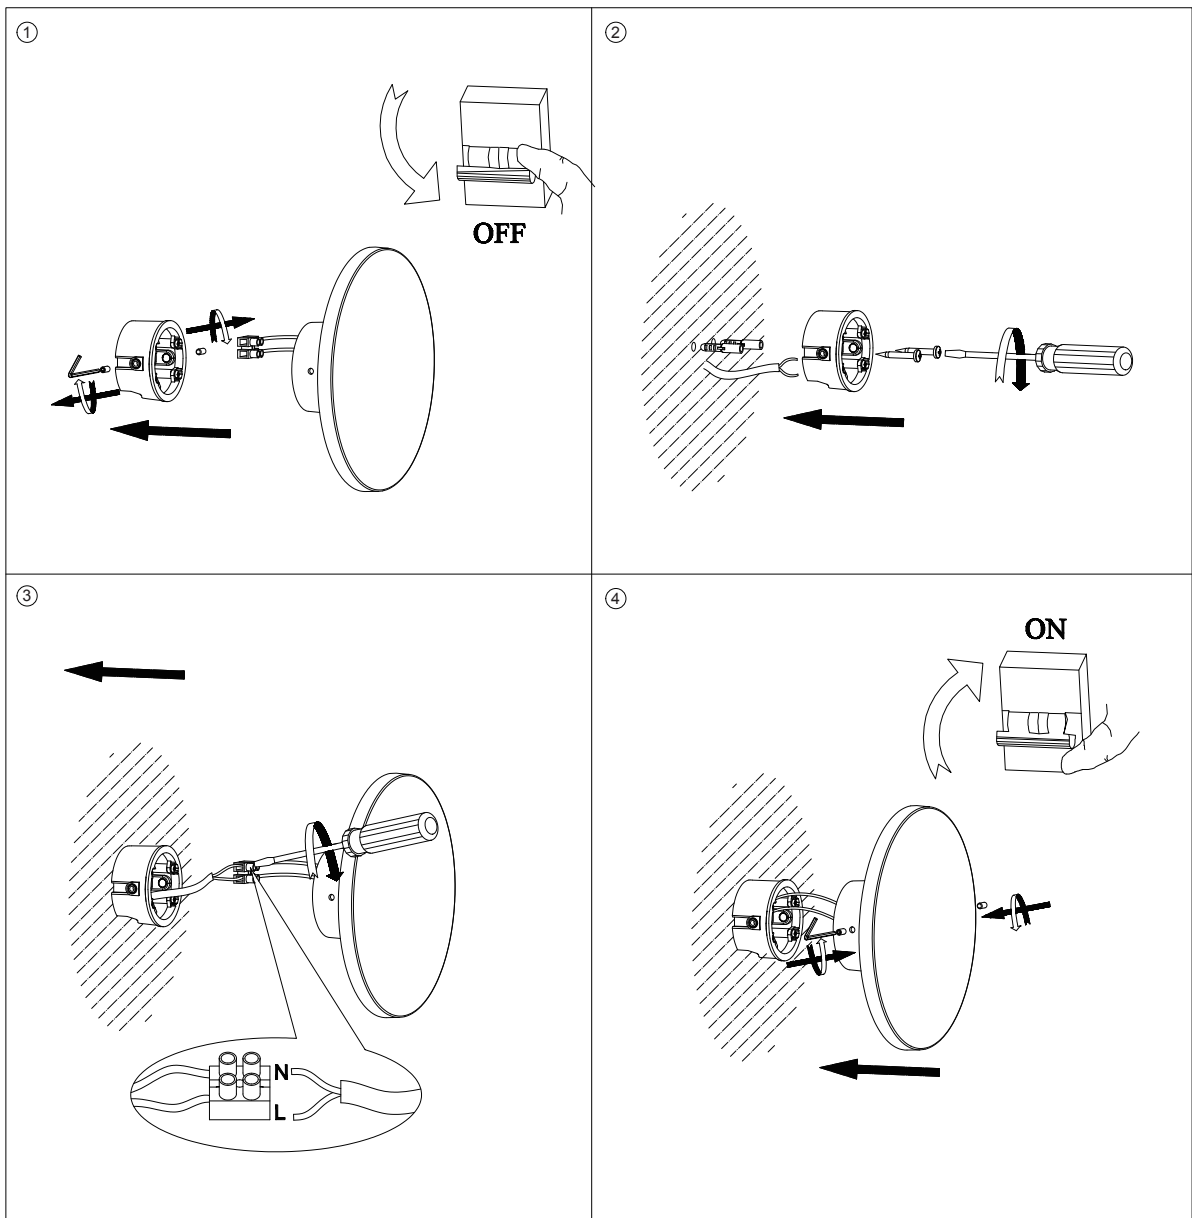

INSTRUCTION MANUAL

Skyf WL Dark Grey 15
102952

Overall Size:

800	LM
10	W
2700	K
>80	CRI
30000	H
15000	ON/OFF