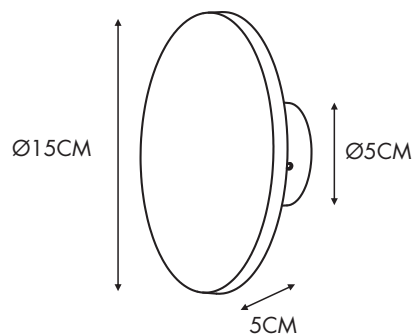

INSTRUCTION MANUAL

Skyf WL Dark Grey 15
102952

Overall Size:

800	LM
10	W
2700	K
>80	CRI
30000	H
15000	ON/OFF