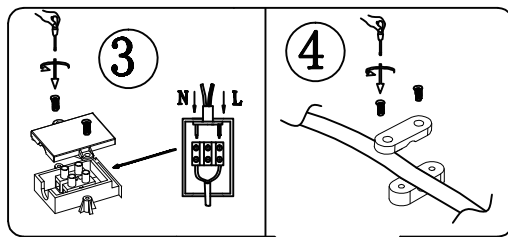

INSTRUCTION MANUAL

unchangeable LED
Max.18W
2700k
RA>80
30000H

230V
50HZ

IP44

Steve CL White Square 30 102745

This item contains
unchangeable LED

1000	LM
18	W
2700	K
>80	CRI
30000	H
15000	ON/OFF