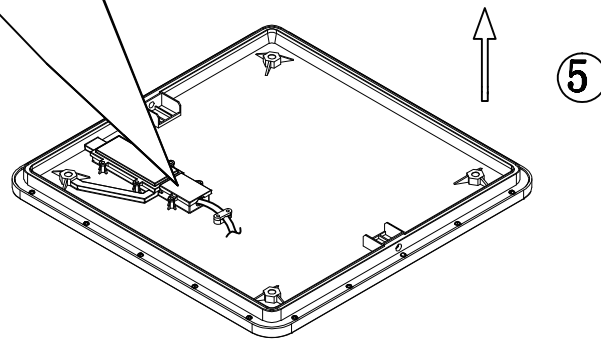

INSTRUCTION MANUAL

unchangeable LED
Max.18W
2700k
RA>80
30000H

230V
50HZ

IP44

Steve CL White Square 30 102745

This item contains
unchangeable LED

1000	LM
18	W
2700	K
>80	CRI
30000	H
15000	ON/OFF