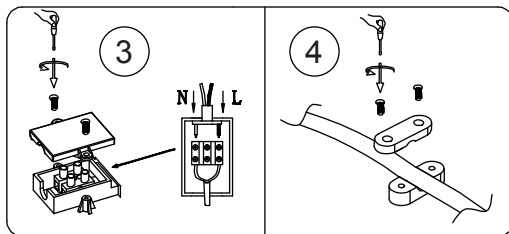

## Steve CL 40 Black 102740

Ceiling lamp  
incl. LED QL7001057  
2900lm Module  
1500lm Lamp  
21.5W LED Module  
24W Lamp  
220-240V~50Hz  
2700K  
CRI > 80  
30000 h  
15000 ON/OFF

Overall Sizes:

**FittinQ B.V.**