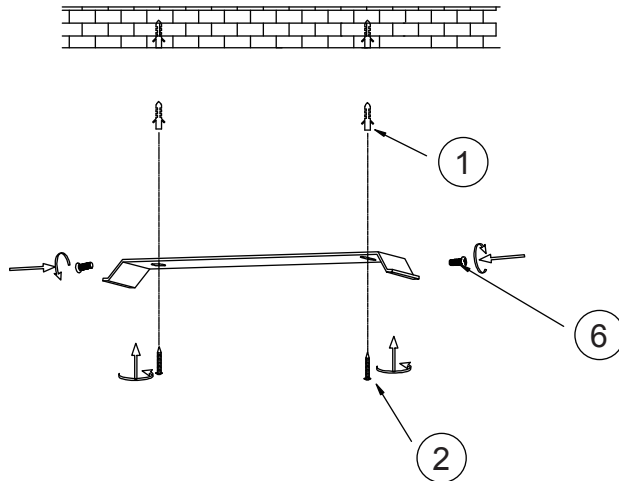

## Steve CL 40 Black 102740

Ceiling lamp  
incl. LED QL7001057  
2900lm Module  
1500lm Lamp  
21.5W LED Module  
24W Lamp  
220-240V~50Hz  
2700K  
CRI > 80  
30000 h  
15000 ON/OFF

Overall Sizes:

**FittinQ B.V.**