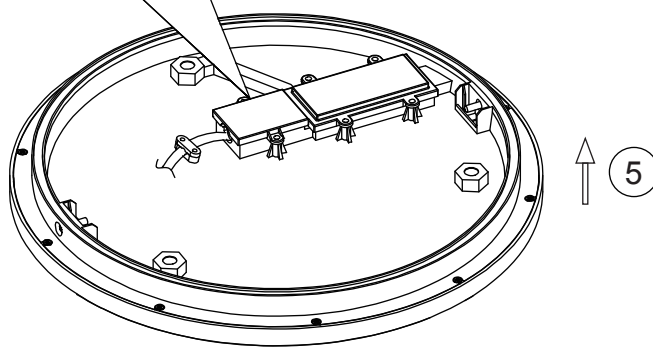

## Steve CL 40 Black 102740

Ceiling lamp  
incl. LED QL7001057  
2900lm Module  
1500lm Lamp  
21.5W LED Module  
24W Lamp  
220-240V~50Hz  
2700K  
CRI > 80  
30000 h  
15000 ON/OFF

Overall Sizes:

**FittinQ B.V.**