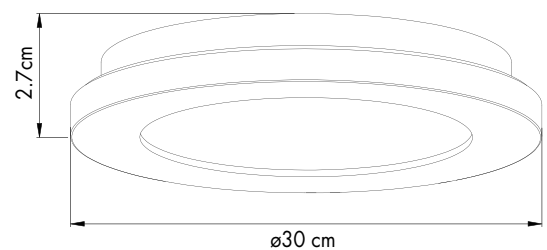

INSTRUCTION MANUAL

Steve CL 30 Black 102738

Ceiling lamp
incl. LED QL7001056
2100lm Module
1300lm Lamp
15.5W LED Module
18W Lamp
220-240V~50Hz
2700K
CRI>80
30000 h
15000 ON/OFF

Overall Sizes:

102738

15.5W LED