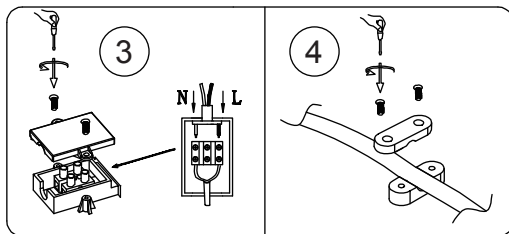

INSTRUCTION MANUAL

Steve CL 30 Black 102738

Ceiling lamp
incl. LED QL7001056
2100lm Module
1300lm Lamp
15.5W LED Module
18W Lamp
220-240V~50Hz
2700K
CRI>80
30000 h
15000 ON/OFF

Overall Sizes:

102738

15.5W LED