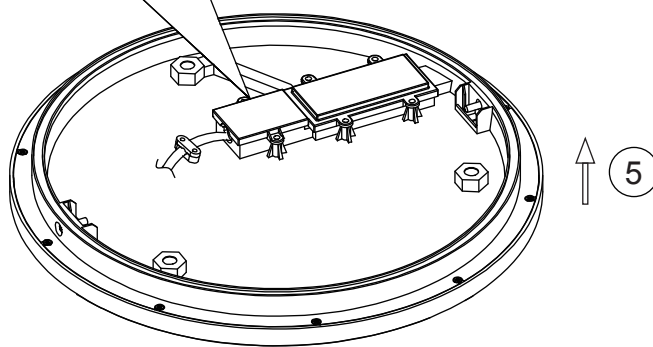

INSTRUCTION MANUAL

Steve CL 30 Black 102738

Ceiling lamp
incl. LED QL7001056
2100lm Module
1300lm Lamp
15.5W LED Module
18W Lamp
220-240V~50Hz
2700K
CRI>80
30000 h
15000 ON/OFF

Overall Sizes:

102738

15.5W LED