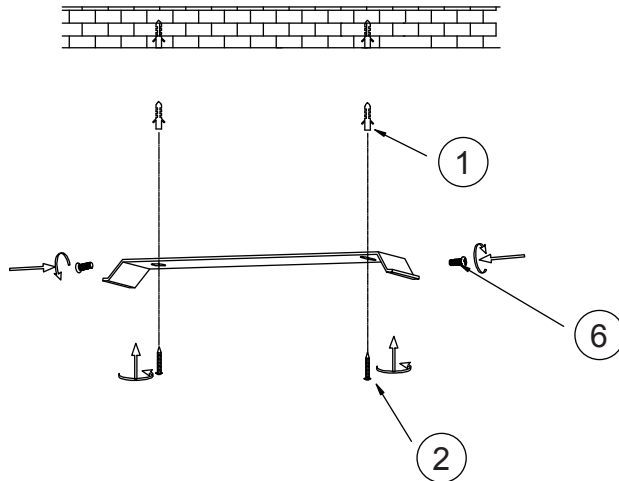

INSTRUCTION MANUAL

Steve CL 30 Black 102738

Ceiling lamp
incl. LED QL7001056
2100lm Module
1300lm Lamp
15.5W LED Module
18W Lamp
220-240V~50Hz
2700K
CRI>80
30000 h
15000 ON/OFF

Overall Sizes:

102738

15.5W LED