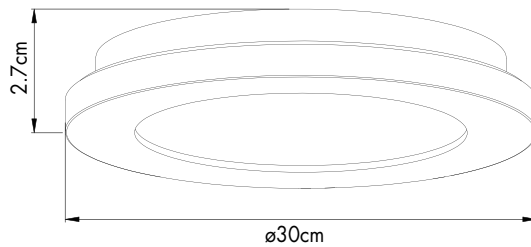

102738

15.5W LED

incl. LED Board: QL7001056

220-240V~50Hz

	QR	EAN
(DE) Dieses Produkt enthält eine Lichtquelle der Energieeffizienzklasse E (EN) This product contains a light source of energy efficiency class E (FR) Ce produit comprend une source de lumière de classe d'efficacité énergétique E (NL) Dit product bevat een lichtbron van energie-efficiëntieklasse E (PL) Produkt ten zawiera źródło światła o klasie efektywności energetycznej E (NO) Dette produktet inneholder en lyskilde i energieeffektivitetsklasse E (DK) Dette produkt indeholder en lyskilde af energieeffektklasse E (SE) Denna produkt innehåller en ljuskälla i energieffektivitetsklass E (FI) Tämä tuote sisältää energiatehokkuusluokan E valonlähteen (IT) Questo prodotto contiene una sorgente luminosa della classe di efficienza energetica E (ES) Este producto contiene una fuente de luz de la clase de eficiencia energética E (CZ) Tento výrobek obsahuje světelný zdroj třídy energetické účinnosti E (PT) Este produto contém uma fonte de luz da classe de eficiência energética E (GR) Αυτό το προϊόν περιέχει μια φωτεινή πηγή ενεργειακής απόδοσης κλάσης E (SK) Tento výrobok obsahuje zdroj svetla triedy energetickej efektivity E		871888111648

	(DE) Durch einen Fachmann austauschbare Lichtquelle (nur LED) (EN) Replaceable (LED only) light source by a professional. (FR) Source de lumière remplaçable (LED uniquement) par un professionnel. (NL) Lichtbron (alleen led) te vervangen door een professional. (PL) Wymienne (tylko LED) źródło światła wykonane przez profesjonalistę. (NO) Utskiftbar (kun LED) lyskilde av en profesjonell. (DK) Udskiftelig lyskilde (kun LED), udskiftes af en elektriker. (SE) Ljuskälla (endast LED) utbytbar genom fackman. (FI) Ammatilainen voi vaihtaa vaihdettavan (vain LED) valonlähteen. (IT) Sorgente luminosa (solo LED) sostituibile da un professionista. (ES) Fuente de luz (solo LED) sustituible por un profesional. (CZ) Vyměnitelný (pouze LED) světelný zdroj odborníkem. (PT) Luz LED (apenas LED) substituível por um profissional. (GR) Η πηγή φωτός (μόνο LED) να αντικαθίσταται από επαγγελματία. (SK) Zdroj svetla (iba LED) vymeniteľný prostredníctvom odborníka.