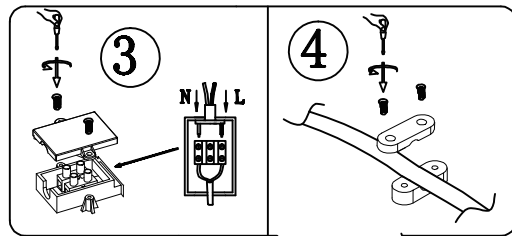

INSTRUCTION MANUAL

unchangeable LED
Max.18W
2700k
RA>80
30000H

230V
50HZ

IP44

Steve CL Black 30 102738

This item contains
unchangeable LED

1000	LM
18	W
2700	K
>80	CRI
30000	H
15000	ON/OFF