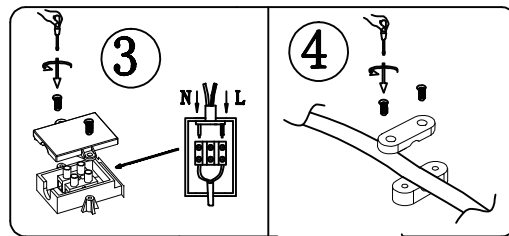

INSTRUCTION MANUAL

unchangeable LED
Max.12W
2700k
RA>80
30000H

230V
50HZ

IP44

Steve CL Black 22.5 102736

This item contains
unchangeable LED

700	LM
12	W
2700	K
>80	CRI
30000	H
15000	ON/OFF