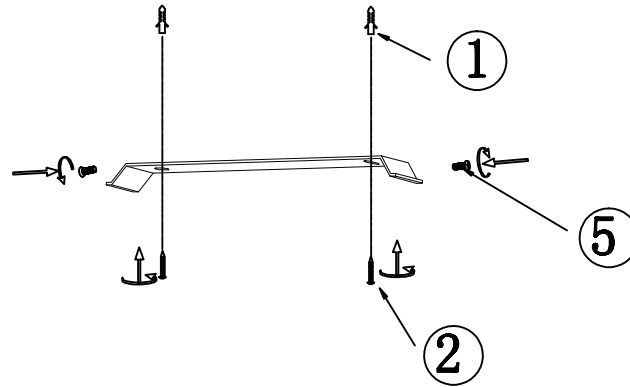

INSTRUCTION MANUAL

unchangeable LED
Max.12W
2700k
RA>80
30000H

230V
50HZ

IP44

Steve CL Black 22.5 102736

This item contains
unchangeable LED

700	LM
12	W
2700	K
>80	CRI
30000	H
15000	ON/OFF