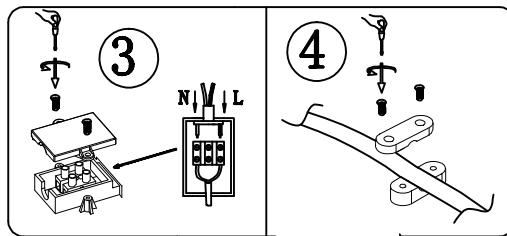

## Steve CL White 22.5 102735

This item contains  
unchangeable LED

700	LM
12	W
2700	K
>80	CRI
30000	H
15000	ON/OFF