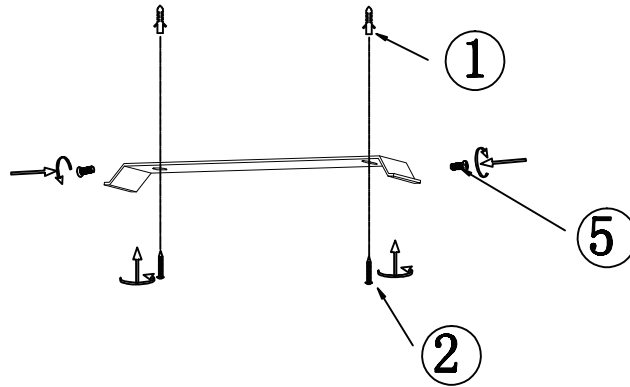

# INSTRUCTION MANUAL

unchangeable LED  
Max.12W  
2700k  
RA>80  
30000H

230V  
50HZ

IP44

## Steve CL White 22.5 102735

This item contains  
unchangeable LED

700	LM
12	W
2700	K
>80	CRI
30000	H
15000	ON/OFF