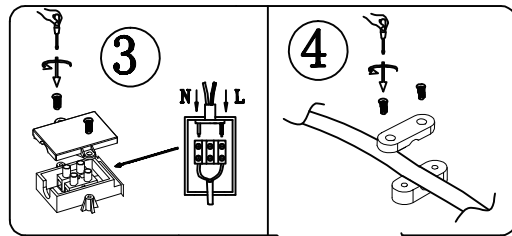

INSTRUCTION MANUAL

unchangeable LED
Max.10W
2700k
RA>80
30000H

230V
50HZ

IP44

Steve CL Black 17 102734

This item contains
unchangeable LED

530	LM
10	W
2700	K
>80	CRI
30000	H
15000	ON/OFF