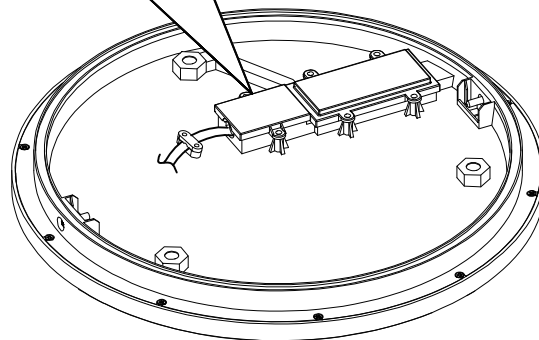

# INSTRUCTION MANUAL

unchangeable LED  
Max.10W  
2700k  
RA>80  
30000H

230V  
50HZ

IP44

Steve CL White 17  
102733

This item contains  
unchangeable LED

530	LM
10	W
2700	K
>80	CRI
30000	H
15000	ON/OFF