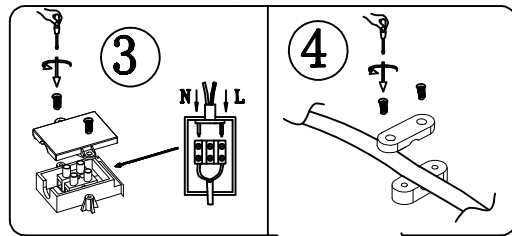

# INSTRUCTION MANUAL

unchangeable LED  
Max.10W  
2700k  
RA>80  
30000H

230V  
50HZ

IP44

Steve CL White 17  
102733

This item contains  
unchangeable LED

530	LM
10	W
2700	K
>80	CRI
30000	H
15000	ON/OFF