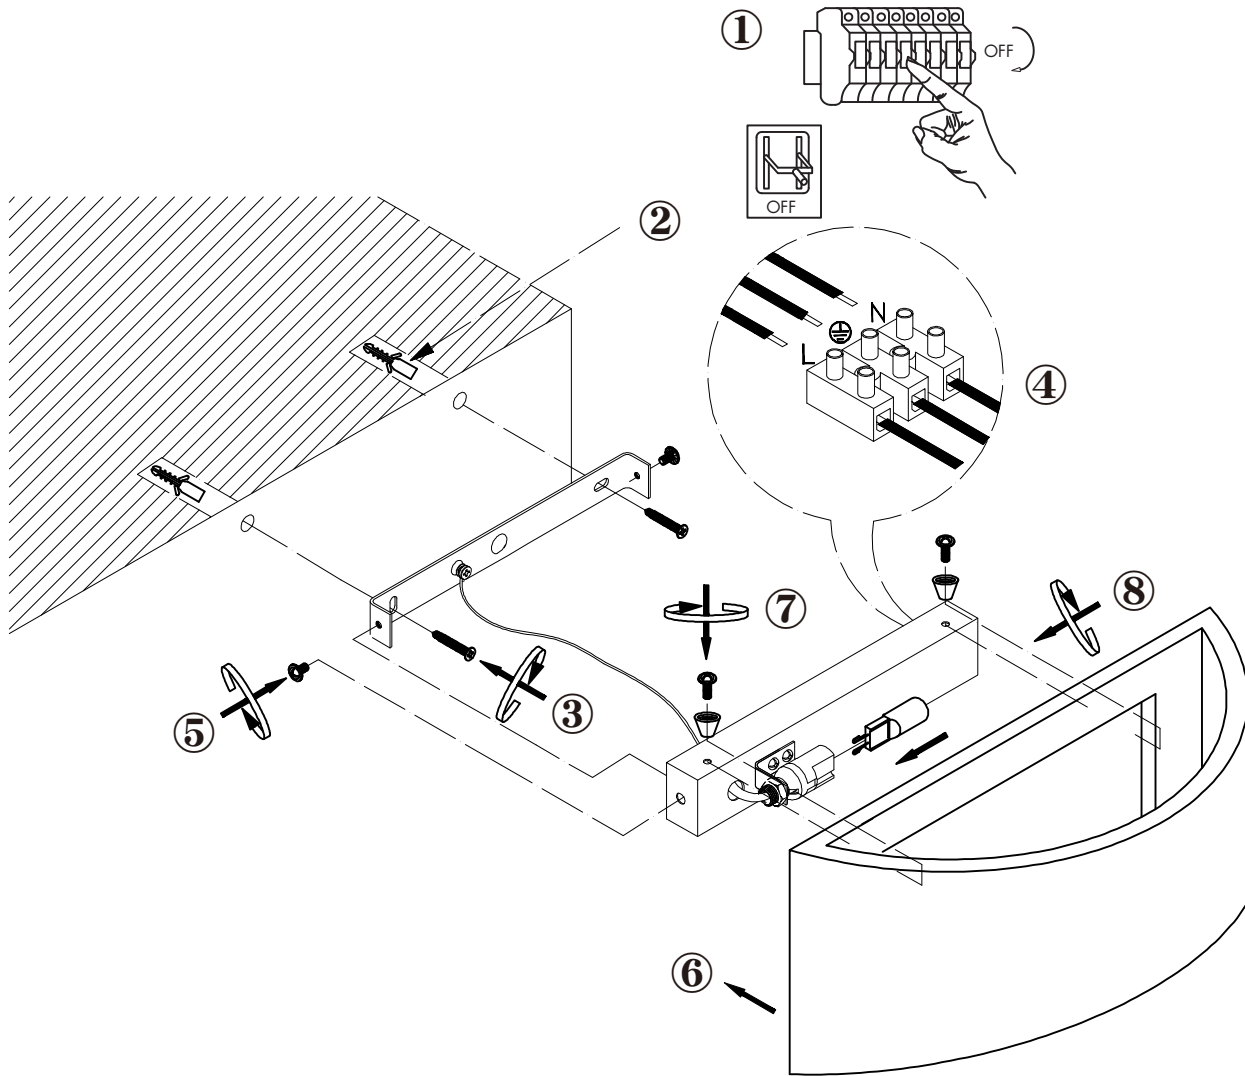

INSTRUCTION MANUAL

Gypsy Tum WL White 20
102703

Overall Sizes: